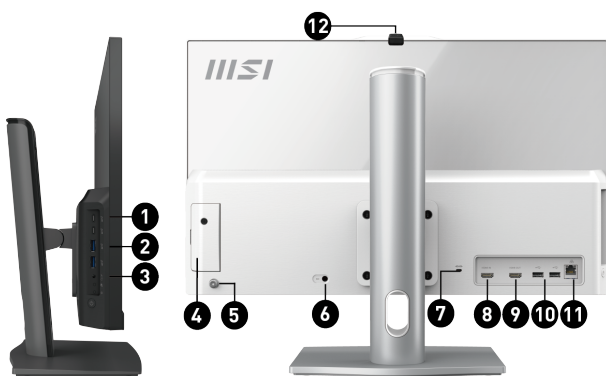

Be Your Window To The World

Picture and logos

SELLING POINTS

- Windows 11 Home - MSI recommends Windows 11 Pro for business
- 23.8" IPS Grade Panel LED Backlight (1920 x 1080 FHD) with TUV Certified Anti-Flicker & Less Blue Light technologies
- Up to Intel® Core™ 7 Processor 150U with DDR5 memory
- In-cell 10-point Touch Screen (Non-touch for Modern AM242P 1M)
- Adjustable stand provides a convenient working environment
- The Instant Display Technology allows the Modern AM242 series to function as a monitor without requiring the system to boot up.
- dTPM and the built-in FHD webcam featuring Windows Hello improve user privacy and secure confidential data
- MSI Storage Rapid Upgrade Design facilitates rapid upgrading or maintenance of 2.5" storage
- MSI Cloud Center enables users to create a private cloud and backup files from Android and iOS devices
- MSI AI Engine automatically detects user scenarios and adjusts performance, sound effects, and display mode accordingly
- 24/7 Qualified Reliability Test

1. 2x USB3.2 Gen 2 Type C
2. 2x USB3.2 Gen 2 Type A
3. 1x Mic-in/Headphone-out combo
4. 1x Switchable 2.5" Storage
5. 5-Way Navigator
6. 1x DC-in
7. 1x Kensington Lock
8. 1x HDMI™ in
9. 1x HDMI™ out (supports 4K @60Hz as specified in HDMI™ 2.1)
10. 2x USB 2.0 Type A
11. 1x RJ45 LAN
12. 1x Removable Webcam Cover