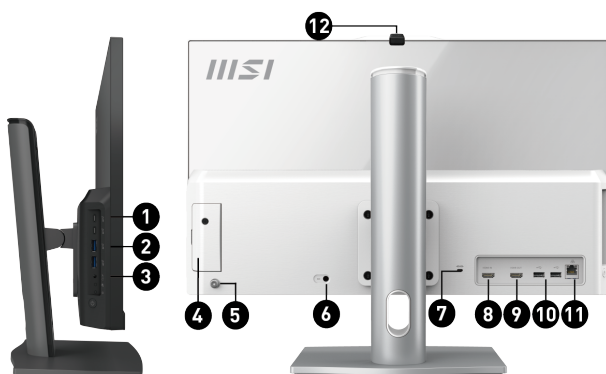

Be Your Window To The World

Picture and logos

SELLING POINTS

- Windows 11 Home - MSI recommends Windows 11 Pro for business
- 23.8" IPS Grade Panel LED Backlight (1920 x 1080 FHD) with TUV Certified Anti-Flicker & Less Blue Light technologies
- Up to Intel® Core™ 7 Processor 150U with DDR5 memory
- In-cell 10-point Touch Screen (Non-touch for Modern AM242P 1M)
- Adjustable stand provides a convenient working environment
- The Instant Display Technology allows the Modern AM242 series to function as a monitor without requiring the system to boot up.
- dTPM and the built-in FHD webcam featuring Windows Hello improve user privacy and secure confidential data
- MSI Storage Rapid Upgrade Design facilitates rapid upgrading or maintenance of 2.5" storage
- MSI Cloud Center enables users to create a private cloud and backup files from Android and iOS devices
- MSI AI Engine automatically detects user scenarios and adjusts performance, sound effects, and display mode accordingly
- 24/7 Qualified Reliability Test

1. 2x USB3.2 Gen 2 Type C
2. 2x USB3.2 Gen 2 Type A
3. 1x Mic-in/Headphone-out combo
4. 1x Switchable 2.5" Storage
5. 5-Way Navigator
6. 1x DC-in
7. 1x Kensington Lock
8. 1x HDMI™ in
9. 1x HDMI™ out (supports 4K @60Hz as specified in HDMI™ 2.1)
10. 2x USB 2.0 Type A
11. 1x RJ45 LAN
12. 1x Removable Webcam Cover