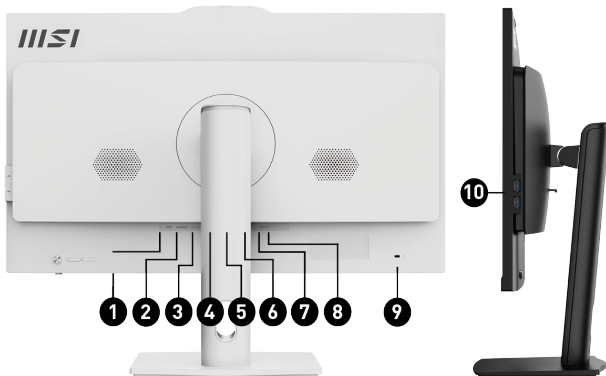

Be Your Window To The World

Picture and logos

SELLING POINTS

- Windows 11 Home - MSI recommends Windows 11 Pro for business
- 27" IPS Grade with 178° wide viewing angle LED Backlight (1920 x 1080 FHD)
- Up to Intel® Core™ i7 Processor 14700 Raptor Lake processors with DDR5 memory
- 100Hz Refresh Rate with MSI Anti-Flicker & Less Blue Light technologies protect users' eyes
- The adjustable stand and tool-less design provide a convenient working environment
- Triple display with HDMI™ and DP output ports
- Built-in FHD webcam features Windows Hello improve users' privacy and productivity
- Tobii Aware software protect users' privacy and security
- MSI Cloud Center enables users to create a private cloud and backup files from Android and iOS devices
- dTPM design secures the confidential data with encryption keys
- The DTS Audio Enhancer is designed to provide an immersive audio experience
- 24/7 Qualified Reliability Test

1. 1 x DC Jack
2. 1 x HDMI™ out (2.1)
3. 1 x DisplayPort out (1.4)
4. 1 x RJ-45 LAN
5. 1 x USB 3.2 Gen 2 Type C / 1 x USB 3.2 Gen 2 Type A
6. 2 x USB 2.0 Type A
7. 1 x Mic-in
8. 1 x Line-out
9. 1 x Kensington Lock
10. 2 x USB 3.2 Gen 1 Type A