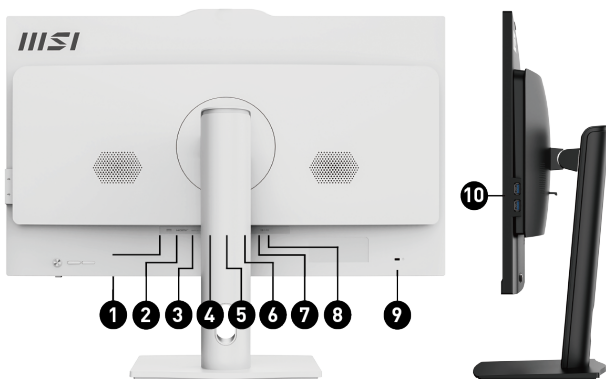

Be Your Window To The World

Picture and logos

SELLING POINTS

- Windows 11 Home - MSI recommends Windows 11 Pro for business
- 27" IPS Grade with 178° wide viewing angle LED Backlight (1920 x 1080 FHD)
- Up to Intel® Core™ i7 Processor 14700 Raptor Lake processors with DDR5 memory
- 100Hz Refresh Rate with MSI Anti-Flicker & Less Blue Light technologies protect users' eyes
- The adjustable stand and tool-less design provide a convenient working environment
- Triple display with HDMI™ and DP output ports
- Built-in FHD webcam features Windows Hello improve users' privacy and productivity
- Tobii Aware software protect users' privacy and security
- MSI Cloud Center enables users to create a private cloud and backup files from Android and iOS devices
- dTPM design secures the confidential data with encryption keys
- The DTS Audio Enhancer is designed to provide an immersive audio experience
- 24/7 Qualified Reliability Test

1. 1 x DC Jack
2. 1 x HDMI™ out (2.1)
3. 1 x DisplayPort out (1.4)
4. 1 x RJ-45 LAN
5. 1 x USB 3.2 Gen 2 Type C / 1 x USB 3.2 Gen 2 Type A
6. 2 x USB 2.0 Type A
7. 1 x Mic-in
8. 1 x Line-out
9. 1 x Kensington Lock
10. 2 x USB 3.2 Gen 1 Type A