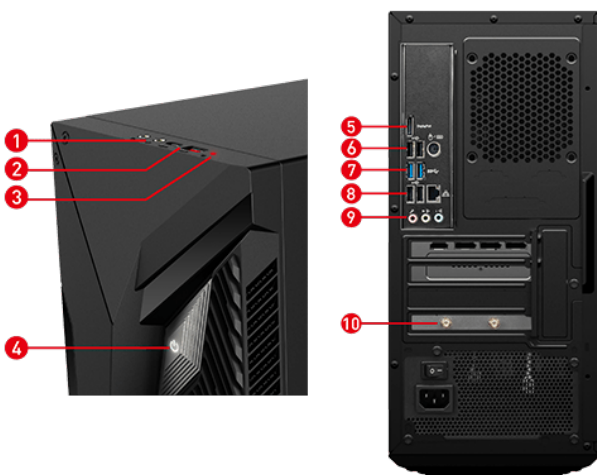

PATH TO THE FUTURE

Picture and logos

SELLING POINTS

- Windows 11 Pro
- Up to Intel® Core™ i7 processor 14700F
- Up to MSI GeForce RTX™ 4070 SUPER graphics card (AI accelerator)
- AI Gaming Desktop - AI-driven enhancements in cooling, gaming, and game streaming
- MSI AI Engine adjusts various system settings automatically to best fit your needs
- Frozr AI Cooling - Optimizes airflow by adjusting fan speeds with AI algorithms
- Silent Storm Cooling 2 - Optimizes airflow by separating chamber
- Supports DDR5 memory with heatsink.
- M.2 SSD - Up to 3300MB/s transmission speed, load your games in seconds
- Easy to upgrade - designed to upgrade your components with an ease.
- Mystic Light RGB LED design to customize your Gaming PC
- See-through side panel, choose your personal style
- USB Type C with reversible design
- NVIDIA Studio - validated for creators; preinstalled with Studio Drivers and exclusive tools

1. 1x Headphones / 1x Microphone
2. 1x USB 3.2 Gen1 Type C / 1x USB 3.2 Gen1 Type A
3. HDD LED
4. Power button
5. 1x DisplayPort out
6. 1x PS/2 Combo port / 2x USB 2.0 Type A
7. 2x USB 3.2 Gen1 Type A
8. 1x RJ45 (1G LAN) / 2x USB 2.0 Type A
9. 3x Audio jacks
10. 2x Wi-Fi Antenna