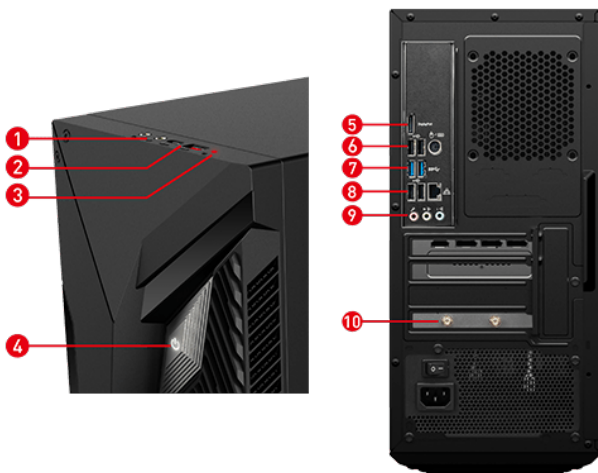

PATH TO THE FUTURE

MAG Codex 6 series gaming desktop is designed for entry gamers, features Intel processor and the latest NVIDIA RTX series graphics card, providing the best gaming experience. Exclusive thermal solution with the best air cooling, promise the longer system.

Picture and logos

SELLING POINTS

- Windows 11 Pro
- Up to Intel® Core™ i7 processor 14700F
- Up to MSI GeForce RTX™ 4070 SUPER graphics card (AI accelerator)
- AI Gaming Desktop - AI-driven enhancements in cooling, gaming, and game streaming
- MSI AI Engine adjusts various system settings automatically to best fit your needs
- Frozr AI Cooling - Optimizes airflow by adjusting fan speeds with AI algorithms
- Silent Storm Cooling 2 - Optimizes airflow by separating chamber
- Supports DDR5 memory with heatsink.
- M.2 SSD - Up to 3300MB/s transmission speed, load your games in seconds
- Easy to upgrade - designed to upgrade your components with an ease.
- Mystic Light RGB LED design to customize your Gaming PC
- See-through side panel, choose your personal style
- USB Type C with reversible design
- NVIDIA Studio - validated for creators; preinstalled with Studio Drivers and exclusive tools

1. 1x Headphones / 1x Microphone
2. 1x USB 3.2 Gen1 Type C / 1x USB 3.2 Gen1 Type A
3. HDD LED
4. Power button
5. 1x DisplayPort out
6. 1x PS/2 Combo port / 2x USB 2.0 Type A
7. 2x USB 3.2 Gen1 Type A
8. 1x RJ45 (1G LAN) / 2x USB 2.0 Type A
9. 3x Audio jacks
10. 2x Wi-Fi Antenna