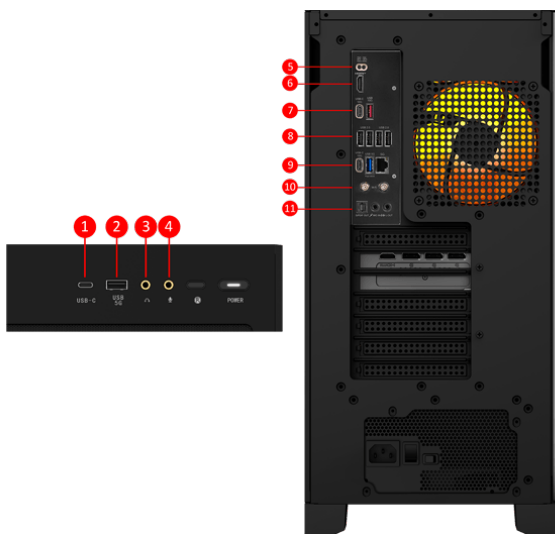

PATH TO THE FUTURE

The MSI Infinite gaming desktop is tailor-made for gamers who never tire of their insatiable desire to game. Equipped with the world's best gaming hardware integrated with AI and offering numerous customization tools, this desktop is your dedicated companion for endless hours of gaming. Challenge your own boundaries!

Picture and logos

SELLING POINTS

- Windows 11 Home/Windows 11 Pro
- Up to AMD® Ryzen™ 9000 Series Processor
- Up to MSI GeForce RTX™ 5090 graphics cards (AI accelerator)
- AI Gaming Desktop - AI-driven enhancements in cooling, gaming, and game streaming
- Silent Storm Cooling AI - Optimizes airflow by adjusting fan speeds with AI algorithms
- 360mm AIO Liquid Cooling - Efficiently dissipates heat from high-end CPUs
- Glacier Armor - Featuring extensive heatsinks on VRM, SSD, PCH, and memory to optimizes thermal management.
- Supports PCIe 4.0 SSD - Load your games in seconds
- 8pin Power Connector - Additional onboard PCIe power connector ensures sustained GPU performance for AI computing tasks
- Easy to Upgrade - Designed to upgrade your components with an ease
- Mystic Light RGB LED design to customize your Gaming PC
- Transparent Side Panel meets EMI standard
- 5G LAN & WiFi 6E technology - Gaming experience with no delay.

1. 1x USB 5Gbps Type C
2. 1x USB 5Gbps Type A
3. 1 x Headphone out
4. 1x Mic in
5. Flash Bios Button / Clear CMOS Button
6. 1x HDMITM out
7. 1x USB 10Gbps Type C / 1x USB 10Gbps Type A
8. 4x USB 2.0 Type A
9. 1x USB 10Gbps Type C / 1x USB 5Gbps Type A / 1x RJ45 (5G LAN)
10. 2x Wi-Fi Antenna
11. 1x S/PDIF / 2x Audio Jacks