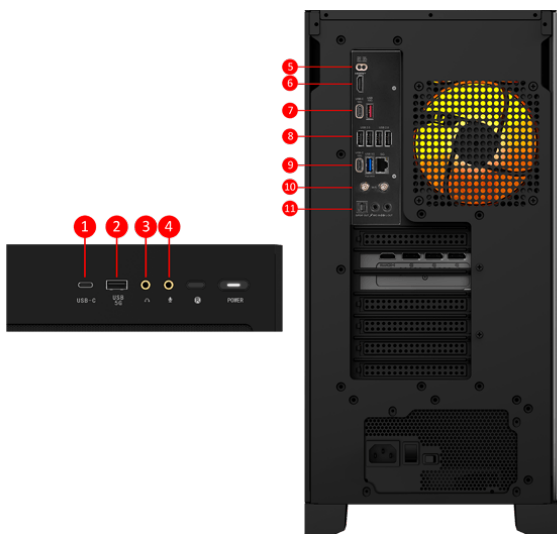

PATH TO THE FUTURE

The MSI Infinite gaming desktop is tailor-made for gamers who never tire of their insatiable desire to game. Equipped with the world's best gaming hardware integrated with AI and offering numerous customization tools, this desktop is your dedicated companion for endless hours of gaming. Challenge your own boundaries!

Picture and logos

SELLING POINTS

- Windows 11 Home/Windows 11 Pro
- Up to AMD® Ryzen™ 9000 Series Processor
- Up to MSI GeForce RTX™ 5090 graphics cards (AI accelerator)
- AI Gaming Desktop - AI-driven enhancements in cooling, gaming, and game streaming
- Silent Storm Cooling AI - Optimizes airflow by adjusting fan speeds with AI algorithms
- 360mm AIO Liquid Cooling - Efficiently dissipates heat from high-end CPUs
- Glacier Armor - Featuring extensive heatsinks on VRM, SSD, PCH, and memory to optimizes thermal management.
- Supports PCIe 4.0 SSD - Load your games in seconds
- 8pin Power Connector - Additional onboard PCIe power connector ensures sustained GPU performance for AI computing tasks
- Easy to Upgrade - Designed to upgrade your components with an ease
- Mystic Light RGB LED design to customize your Gaming PC
- Transparent Side Panel meets EMI standard
- 5G LAN & WiFi 6E technology - Gaming experience with no delay.

1. 1x USB 5Gbps Type C
2. 1x USB 5Gbps Type A
3. 1 x Headphone out
4. 1x Mic in
5. Flash Bios Button / Clear CMOS Button
6. 1x HDMITM out
7. 1x USB 10Gbps Type C / 1x USB 10Gbps Type A
8. 4x USB 2.0 Type A
9. 1x USB 10Gbps Type C / 1x USB 5Gbps Type A / 1x RJ45 (5G LAN)
10. 2x Wi-Fi Antenna
11. 1x S/PDIF / 2x Audio Jacks