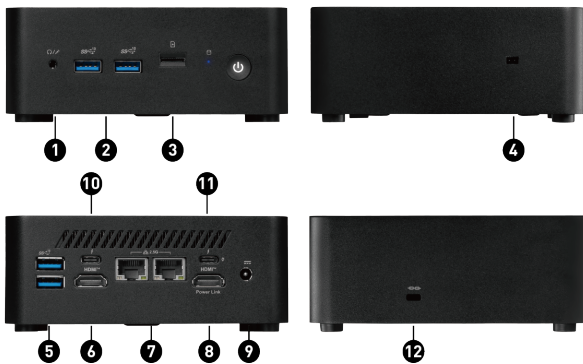

## SELLING POINTS

- Windows 11 Home - MSI recommends Windows 11 Pro for business
- 0.826-Liter with VESA mountable design
- Up to Intel® Core™ 7 processor 150U with dual channel DDR5 SO-DIMMs memory
- Two Thunderbolt™ 4, and one of them supports PD-in (up to 100W)
- Dual 2.5G LAN & dTPM support
- Quadruple display support & easy to upgrade design
- MSI AI Engine: optimize user experience without manual configuration.
- MSI Power Link technology allows Cubi NUC to be powered by an MSI-selected monitor.
- Power Meter enables one-click power saving, carbon emission calculation, and electricity cost estimation
- Made with PCR-recycled plastics; FSC™-certified carton; Waste reduction with recycled molded pulp (100% recyclable); Manufactured with 92% Renewable Energy at factory
- EPEAT Silver Registered (Cubi NUC 1MG)

1. 1x Mic-in / Headphone-out Combo
2. 2x USB 10Gbps Type A
3. 1x Micro-SD card Reader
4. 1x External Power Switch Slot
5. 2x USB 10Gbps Type A
6. 1x HDMI out (supports 4K @60Hz as specified in HDMI 2.1)
7. 2x RJ45 LAN (2.5G)
8. 1x HDMI out (supports 4K @60Hz as specified in HDMI 2.1) which supports the MSI Power Link
9. 1x DC Jack
10. 1x Thunderbolt 4 (DP 1.4 alt-mode up to 4K@60Hz / PD-out 15W)
11. 1x Thunderbolt 4 (DP 1.4 alt-mode up to 4K@60Hz / PD-out 15W / PD-in up to 100W)
12. 1x Kensington Lock Slot