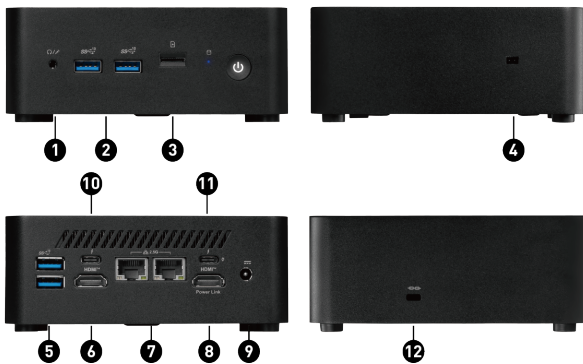

Be Your Window To The World

Picture and logos

SELLING POINTS

- Windows 11 Home - MSI recommends Windows 11 Pro for business
- 0.826-Liter with VESA mountable design
- Up to Intel® Core™ 7 processor 150U with dual channel DDR5 SO-DIMMs memory
- Two Thunderbolt™ 4, and one of them supports PD-in (up to 100W)
- Dual 2.5G LAN & dTPM support
- Quadruple display support & easy to upgrade design
- MSI AI Engine: optimize user experience without manual configuration.
- MSI Power Link technology allows Cubi NUC to be powered by an MSI-selected monitor.
- Power Meter enables one-click power saving, carbon emission calculation, and electricity cost estimation
- Made with PCR-recycled plastics; FSC™-certified carton; Waste reduction with recycled molded pulp (100% recyclable); Manufactured with 92% Renewable Energy at factory
- EPEAT Silver Registered (Cubi NUC 1MG)

1. 1x Mic-in / Headphone-out Combo
2. 2x USB 10Gbps Type A
3. 1x Micro-SD card Reader
4. 1x External Power Switch Slot
5. 2x USB 10Gbps Type A
6. 1x HDMI out (supports 4K @60Hz as specified in HDMI 2.1)
7. 2x RJ45 LAN (2.5G)
8. 1x HDMI out (supports 4K @60Hz as specified in HDMI 2.1) which supports the MSI Power Link
9. 1x DC Jack
10. 1x Thunderbolt 4 (DP 1.4 alt-mode up to 4K@60Hz / PD-out 15W)
11. 1x Thunderbolt 4 (DP 1.4 alt-mode up to 4K@60Hz / PD-out 15W / PD-in up to 100W)
12. 1x Kensington Lock Slot