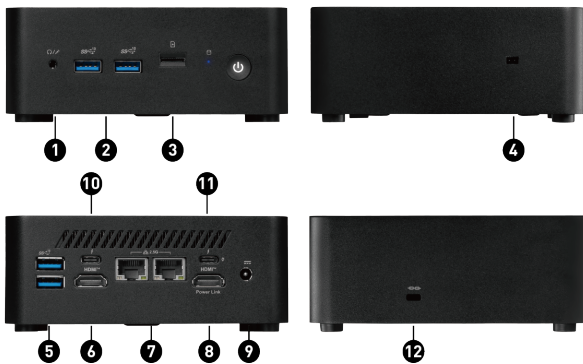

1. 1x Mic-in / Headphone-out Combo
2. 2x USB 10Gbps Type A
3. 1x Micro-SD card Reader
4. 1x External Power Switch Slot
5. 2x USB 10Gbps Type A
6. 1x HDMI out (supports 4K @60Hz as specified in HDMI 2.1)
7. 2x RJ45 LAN (2.5G)
8. 1x HDMI out (supports 4K @60Hz as specified in HDMI 2.1) which supports the MSI Power Link
9. 1x DC Jack
10. 1x Thunderbolt 4 (DP 1.4 alt-mode up to 4K@60Hz / PD-out 15W)
11. 1x Thunderbolt 4 (DP 1.4 alt-mode up to 4K@60Hz / PD-out 15W / PD-in up to 100W)
12. 1x Kensington Lock Slot

SPECIFICATION

Operating Systems	Operating Systems	N/A
Model	Part No	936-B0B111-244
	MKT Name	Cubi NUC 1MG
	MKT Spec	Cubi NUC 1MG-244BEU
	Color	ID1/Black-Black-Black
Chipset	Chipsets	Soc
Memory	Memory Size	N/A
	Memory Type	N/A
	Memory Speed	N/A
	Module Type	SO-DIMM
	Memory Slot(Total)	2
	Memory Slot(Free)	2
	Max Capacity	Max 64GB
Processor	CPU Number	Intel Core 3 Processor 100U
	CPU Clock	1.2GHz
	CPU Cores	6
	TDP	15W
	Max Turbo Frequency	up to 4.70 GHz
	Cache	10 MB Intel® Smart Cache
	Threads	8
Discrete Graphics	GPU1 Vendor	N/A
	GPU1 MKT Name	N/A
	GPU1 Number	N/A
	GPU1 VRAM Size	N/A
Audio	Audio Chipset	Realtek ALC256
	Audio Type	2.1 Channel HD Audio
Storage	SSD Interface	N/A
	SSD Form Factor	N/A
	SSD Config	N/A
	SSD Size	N/A
	HDD1 Interface	N/A
	HDD1 Form Factor	N/A
	HDD1 Size	N/A
	HDD1 RPM	N/A
	ODD(Type)	N/A
	ODD Height	N/A
	ODD Type	N/A
	M.2 slots(Total)	2
	M.2 slots(Free)	2
	2.5" Drive Bays(Total)	1
	2.5" Drive Bays (Free)	1
3.5" Drive Bays(Free)	0	
Communications	LAN	2x Intel I226-V
	WLAN Version	Wi-Fi 6E+BT
	BT Version	5.3
I/O Ports (Side)	Mic-in/Headphone-out combo	1
	Card Reader	1
	USB 3.2 Gen 2 (10G) Type A	2
I/O Ports (Rear)	RJ45	2
	HDMI out	2x (v2.1)
	Lock type	Kensington Lock
	USB 3.2 Gen 2 (10G) Type A (R)	2
Warranty	Warranty	36months