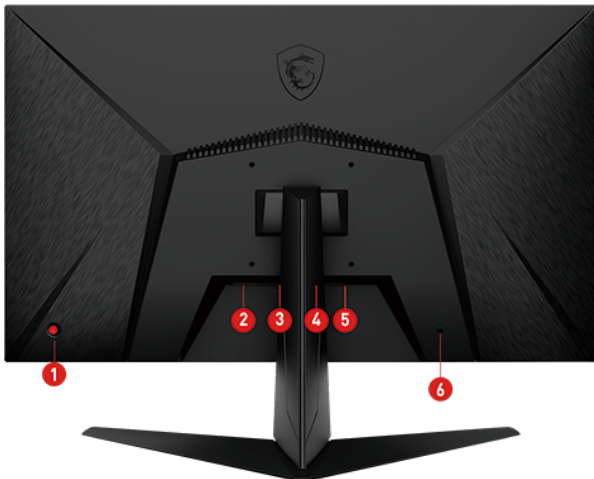

Picture and logos

SELLING POINTS

- Ultra Rapid IPS - Equipped with an Oxide panel to provide better picture quality with fast response time.
- 180Hz Refresh Rate - Respond faster with smoother frames.
- 1ms GTG Response Time - Eliminate screen tearing and choppy frame rates.
- Wide Color Gamut - Game colors and details will look more realistic and refined.
- Adaptive-sync - Prevent screen tearing or stuttering, producing ultra-smooth lag-free gameplay.
- Night Vision - Smart black tuner to brighten your day by bringing out the fine details in dark areas.
- Frameless design - Enjoy the ultimate gaming experience with super narrow bezels.
- Anti-Flicker and Less Blue Light - Game even longer and prevent eye strain and fatigue.
- 178° Wide Viewing Angle - Colors and details will stay sharp at more angles with a 178° wide viewing angle.