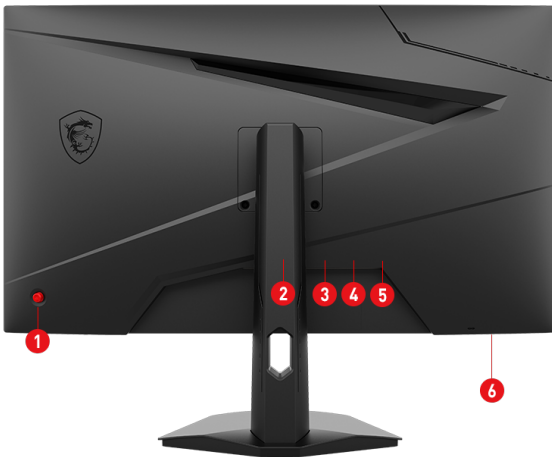

1. 5-way joystick navigator
2. 2 x HDMI™ (2.0)
3. 1 x Display Port (1.2a)
4. Earphone out
5. DC jack
6. Kensington lock

SPECIFICATION

I/O Ports (Rear)	Card Reader	N/A
Power	Power Type	External Adaptor 12V 3A
Design	Adjustment (Tilt)	-5° ~ 20°
	VESA Mounting	75x75mm
	Frameless Design	Yes
Dimension & Weight	Inside Carton Dimension (WxDxH) (inch)	30.2 x 5.71 x 18.23
	Weight (Net kg)	5.3
	Weight (Gross kg)	7.2
Product Dimension with Stand (WxDxH)	Product Dimension with Stand (WxDxH) (mm)	613.5 x 231.9 x 472.0
	Product Dimension with Stand (WxDxH) (inch)	24.15 x 9.13 x 18.58
Weight	Weight Without Stand (kg)	3.95
Outer Carton Dimension (WxDxH)	Outer Carton Dimension (WxDxH) (inch)	28.66 x 6.22 x 19.17
Warranty	Warranty	36M
In The Box	3.5mm Mic Cable	0
	Switch Case	0
	Portable Screen Protection Case	0
	Monitor Hood	0
	Speaker (Accessories)	0
	DisplayPort Cable	0
	HDMI Cable	1
	DVI Cable	0
	USB Type A to Type B Cable	0
	USB Type C to Type A Cable	0
	USB Type C to Type C Cable	0
	Thunderbolt Cable	0
	VGA Cable	0
	3.5mm audio Cable	0
	3.5mm combo audio Cable	0
	Mouse Bungee Unit	0
	VESA Screw	4
	Power Cord	1
	AC Adaptor	1
	Warranty Card	0
Quick Guide	1	
Barcode Info	EAN	4711377040198
Display	Screen Size	27" (69 cm)
	Active Display Area (mm)	597.6(H)x336.15(V)
	Curvature	Flat
	Panel Type	Rapid IPS
	Resolution	1920x1080 (FHD)
	Pixel pitch (mm)	0.31125(H)x0.31125(V)
	HDR (High dynamic range)	HDR Ready
	Refresh Rate	180Hz
	Response Time (MPRT)	1ms(MPRT)
	Response Time (GTG)	1ms
	View Angles	178°(H)/178°(V)
	sRGB (CIE1976 area percentage/overlap)	134%/99%
	sRGB (CIE1931 area percentage/overlap)	137%/99%
	Adobe RGB (CIE1976 area percentage/overlap)	115%/94%
	Adobe RGB (CIE1931 area percentage/overlap)	101%/90%
	DCI-P3 (CIE1976 area percentage/overlap)	107%/98%
	DCI-P3 (CIE1931 area percentage/overlap)	101%/96%
	Rec.709 (CIE1976 area percentage/overlap)	134%/99%
	Rec.709 (CIE1931 area percentage/overlap)	137%/99%
	Rec.2020 (CIE1976 area percentage/overlap)	78%/77%
Rec.2020 (CIE1931 area percentage/overlap)	72%/72%	
Display Colors	16.7M	
Color bit	8 bits (6 bits + FRC)	
Dimension & Weight (box)	Inside Carton Dimension (WxDxH) (cm)	76.7 x 14.5 x 46.3
	Outer Carton Dimension (WxDxH) (cm)	72.8 x 15.8 x 48.7