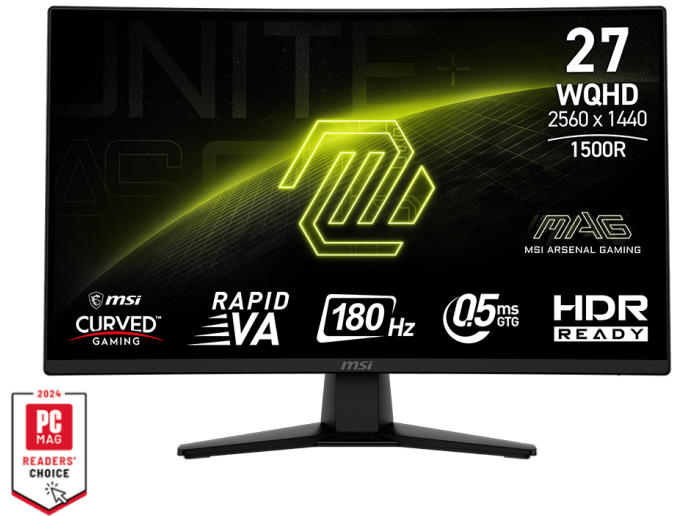

PATH TO THE FUTURE

Introducing the MSI MAG 274CQF esports gaming monitor. This cutting-edge monitor features a 27-inch WQHD display with a lightning-fast 180Hz refresh rate and a rapid 0.5ms (GtG, Min.) response time. With the MAG 274CQF, you will have the competitive advantage needed to outperform and defeat your opponents in gaming battles.

Picture and logos

SELLING POINTS

- Rapid VA Panel - Provides 0.5ms (GtG, Min.) response time, optimizes screen colors and brightness.
- 180Hz Refresh Rate - Respond faster with smoother frames.
- 0.5ms (GtG, Min.) Response Time - Eliminate screen tearing and choppy frame rates.
- AI Vision - The new AI Vision technology can not only reveal details in dark areas but also enhance overall brightness and saturate colors.
- Less Blue Light - Use a software solution to reduce the light emission in the blue-violet region of the blue light spectrum.