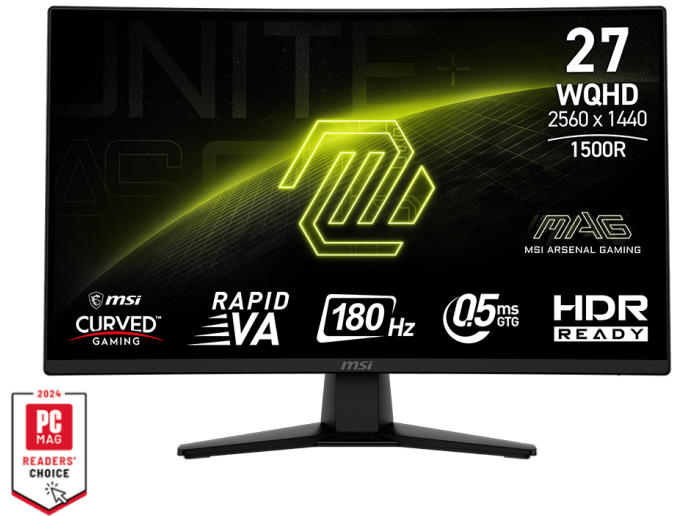

## PATH TO THE FUTURE

Introducing the MSI MAG 274CQF esports gaming monitor. This cutting-edge monitor features a 27-inch WQHD display with a lightning-fast 180Hz refresh rate and a rapid 0.5ms (GtG, Min.) response time. With the MAG 274CQF, you will have the competitive advantage needed to outperform and defeat your opponents in gaming battles.

## SELLING POINTS

- Rapid VA Panel - Provides 0.5ms (GtG, Min.) response time, optimizes screen colors and brightness.
- 180Hz Refresh Rate - Respond faster with smoother frames.
- 0.5ms (GtG, Min.) Response Time - Eliminate screen tearing and choppy frame rates.
- AI Vision - The new AI Vision technology can not only reveal details in dark areas but also enhance overall brightness and saturate colors.
- Less Blue Light - Use a software solution to reduce the light emission in the blue-violet region of the blue light spectrum.