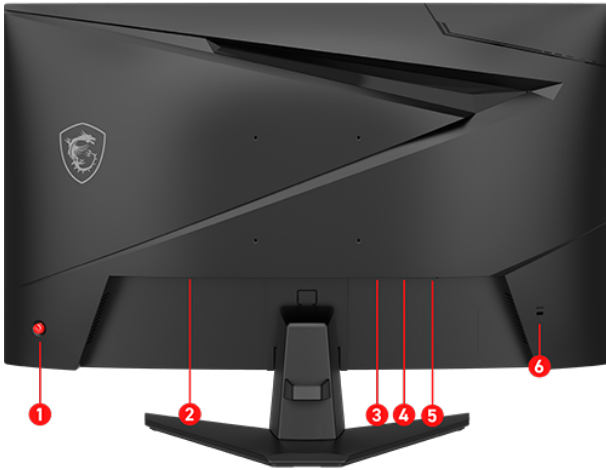

1. 5-Way Navigator
2. 2x HDMI™ 2.0b (WQHD@144Hz)
3. DisplayPort 1.4a (HBR3)
4. Headphone-out
5. AC-in
6. Kensington Lock