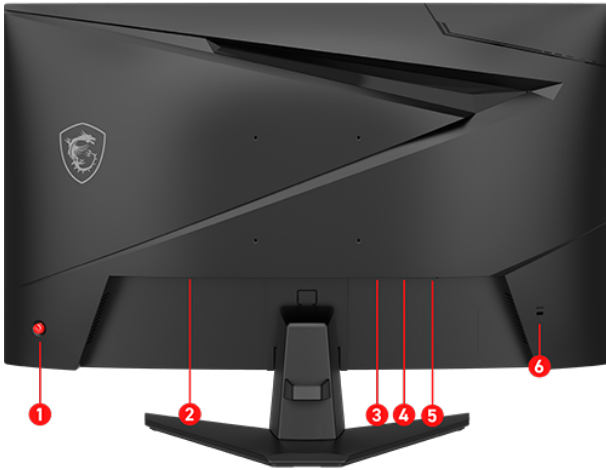

1. 5-Way Navigator
2. 2x HDMI™ 2.0b (WQHD@144Hz)
3. DisplayPort 1.4a (HBR3)
4. Headphone-out
5. AC-in
6. Kensington Lock

SPECIFICATION

Model	Part No	9S6-3CE91H-010
	Color	ID1/Black-Black
Display	Screen Size	27" (68.58 cm)
	Active Display Area (mm)	596.736(H) x 335.664(V)
	Curvature	Curve 1500R
	Panel Type	Rapid VA
	Resolution	2560x1440 (WQHD)
	Pixel pitch (mm)	0.2331(H)x0.2331(V)
	Aspect Ratio	16:9
	Dynamic Refresh Rate technology	Adaptive-Sync
	Dynamic Refresh Rate Activated Range	48~180Hz
	HDR (High dynamic range)	HDR Ready
	SDR Brightness (nits)	250
	Contrast Ratio	5000:1
	DCR (Dynamic Contrast Ratio)	10000000:1
	Signal Frequency	73.86~251.74 KHz(H) / 48~180 Hz(V)
	Refresh Rate	180Hz
	Response Time (MPRT)	1ms(MPRT)
	Response Time (GTG)	0.5ms (Min.)
	View Angles	178°(H)/178°(V)
	NTSC (CIE1976 area percentage/overlap)	119%/85%
	NTSC (CIE1931 area percentage/overlap)	93%/82%
	sRGB (CIE1976 area percentage/overlap)	136%/99%
	sRGB (CIE1931 area percentage/overlap)	130%/99%
	Adobe RGB (CIE1976 area percentage/overlap)	117%/90%
	Adobe RGB (CIE1931 area percentage/overlap)	97%/86%
	DCI-P3 (CIE1976 area percentage/overlap)	109%/94%
	DCI-P3 (CIE1931 area percentage/overlap)	96%/92%
	Rec.709 (CIE1976 area percentage/overlap)	136%/99%
	Rec.709 (CIE1931 area percentage/overlap)	130%/99%
	Rec.2020 (CIE1976 area percentage/overlap)	79%/77%
	Rec.2020 (CIE1931 area percentage/overlap)	69%/68%
	Surface Treatment	Anti-glare
	Display Colors	1.07B
Color bit	10 bits (8 bits + FRC)	
I/O Ports	Headphone-out	1
	Lock type	Kensington Lock
	HDMI	2
	HDMI version	2.0b
	HDMI HDCP version	2.3
	DisplayPort	1
	DisplayPort version	1.4a
	DisplayPort HDCP version	2.3
Warranty	Warranty	36M
Power	Power Type	Internal Power Board
	Power Input	100~240V, 50/60Hz
	On-mode Power Consumption (KWh/1000h)	26
	Annual Energy Consumption (KWh)	26
	Standby-mode Power Consumption (W)	0.5
	Off-mode Power Consumption (W)	0.3
	Energy Efficiency Rating	TBD
	Power Cord Type	C13