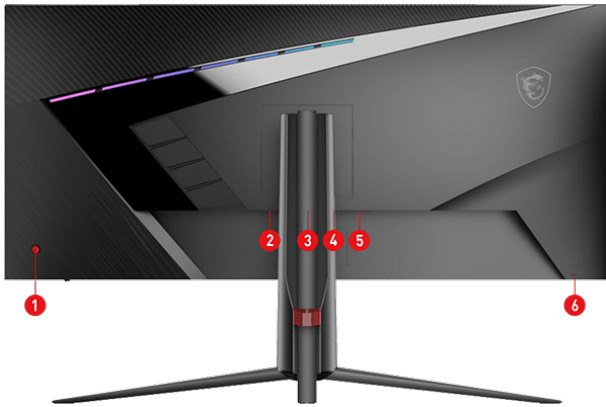

1. 5-Way Joystick Navigator
2. 2 x HDMI™ (2.0b)
3. DisplayPort (1.4a)
4. 1 x Earphone out
5. DC Power jack
6. Kensington lock

SPECIFICATION

I/O Ports (Rear)	Card Reader	N/A
Power	Power Type	External Adaptor 19V 3.42A
Design	Adjustment (Tilt)	-5° ~ 20°
	Adjustment (Swivel)	-30° ~ 30°
	Adjustment (Height)	0 ~ 100 mm
	VESA Mounting	100x100mm
	Frameless Design	Yes
Dimension & Weight	Inside Carton Dimension (WxDxH) (inch)	N/A
	Weight (Net kg)	7.75
	Weight (Gross kg)	11.3
Product Dimension with Stand (WxDxH)	Product Dimension with Stand (WxDxH) (mm)	797.53 x 332.31 x 518.9
	Product Dimension with Stand (WxDxH) (inch)	31.4 x 13.08 x 20.43
Weight	Weight Without Stand (kg)	5.5
Outer Carton Dimension (WxDxH)	Outer Carton Dimension (WxDxH) (inch)	N/A
Warranty	Warranty	36M
In The Box	3.5mm Mic Cable	0
	Switch Case	0
	Portable Screen Protection Case	0
	Monitor Hood	0
	Speaker (Accessories)	0
	DisplayPort Cable	1
	HDMI Cable	0
	DVI Cable	0
	USB Type A to Type B Cable	0
	USB Type C to Type A Cable	0
	USB Type C to Type C Cable	0
	Thunderbolt Cable	0
	VGA Cable	0
	3.5mm audio Cable	0
	3.5mm combo audio Cable	0
	Mouse Bungee Unit	0
	VESA Screw	4
	Power Cord	1
	AC Adaptor	1
	Warranty Card	1
Quick Guide	1	
Barcode Info	EAN	4711377140799
Display	Screen Size	34" (86.36 cm)
	Active Display Area (mm)	797.22(H) x 333.72(V)
	Curvature	Curve 1000R
	Panel Type	VA
	Resolution	3440x1440 (UWQHD)
	Pixel pitch (mm)	0.23175(H)x0.23175(V)
	HDR (High dynamic range)	HDR Ready
	Refresh Rate	180Hz
	Response Time (MPRT)	1ms(MPRT)
	Response Time (GTG)	4ms
	View Angles	178°(H)/178°(V)
	sRGB (CIE1976 area percentage/overlap)	120%/99%
	sRGB (CIE1931 area percentage/overlap)	125%/99%
	Adobe RGB (CIE1976 area percentage/overlap)	103%/90%
	Adobe RGB (CIE1931 area percentage/overlap)	92%/84%
	DCI-P3 (CIE1976 area percentage/overlap)	95%/95%
	DCI-P3 (CIE1931 area percentage/overlap)	90%/90%
	Rec.709 (CIE1976 area percentage/overlap)	120%/99%
	Rec.709 (CIE1931 area percentage/overlap)	125%/99%
	Rec.2020 (CIE1976 area percentage/overlap)	70%/70%
	Rec.2020 (CIE1931 area percentage/overlap)	65%/65%
	Display Colors	1.07B
Color bit	10 bits (8 bits + FRC)	