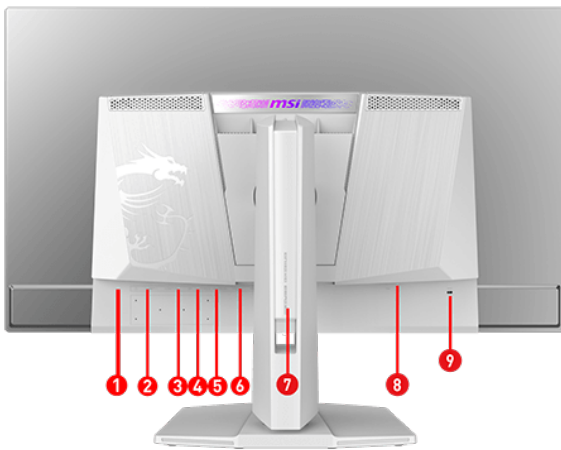

1. Earphone out
2. 2 x HDMI™ (2.1)
3. Display Port (1.4a)
4. USB Type-C (PD 90W)
5. USB 2.0 Type-B
6. 2 x USB 2.0 Type-A
7. 5-way Joystick Navigator
8. AC Power Jack
9. Kensington lock