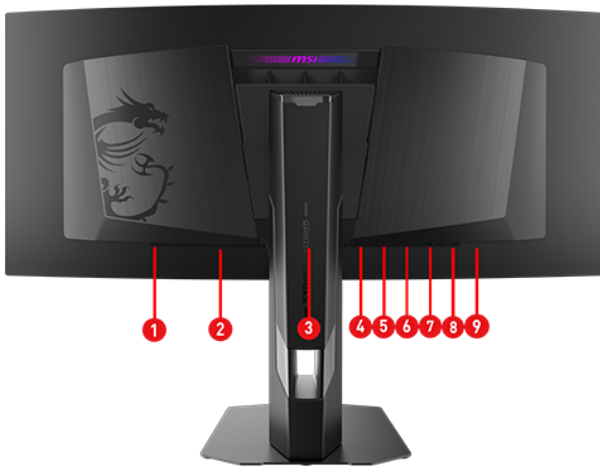

PATH TO THE FUTURE

Picture and logos

SELLING POINTS

- The latest 5th-Gen QD-OLED Panel - A new RGB Stripe sub-pixel layout for sharper visuals
- DarkArmor Film- Delivers 40% deeper blacks and a 2.5x more scratch-resistant screen surface.
- Uniform Luminance - HDR Curve Customization allowing you to customize the HDR curve and enjoy a smoothly uniform HDR experience.
- MSI OLED Care 3.0 - AI Care Sensor reduced the risk of OLED image sticking / burn-in.
- Incredible HDR visual - VESA DisplayHDR True Black 500.
- Peak 1300 Nits-delivers a superior HDR experience with 1300 nits peak brightness.
- 5-layer tandem OLED panel with EL Gen 3 technology - Light efficiency up to 30%.
- Ensures the color meets the market standard - Delta E \leq 2.
- Crystal-Clear Motion - VESA ClearMR 18000 certified.
- 3-Year Burn-In Warranty - Including coverage for OLED burn-in.