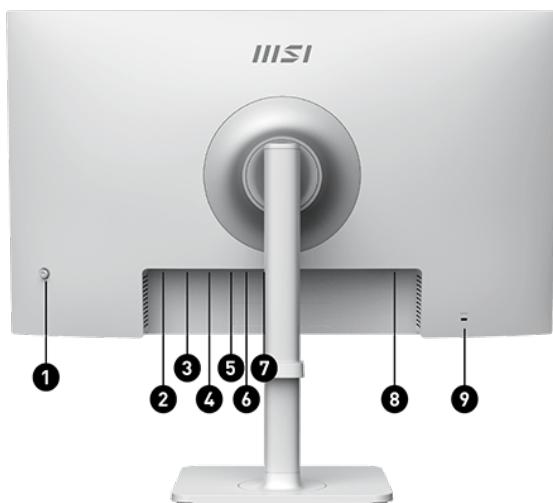

Be Your Window To The World

Picture and logos

SELLING POINTS

- 27-inch 4K UHD (3840 x 2160 / 16:9) designed for business professionals, multi-taskers and creators
- Factory pre-calibrated to guarantee the color fidelity with delta-E (ΔE) ≤ 2 color difference value.
- 97% of DCI-P3 & 94% Adobe RGB color gamut with a pre-calibrated in the factory for the most excellent color accuracy
- Built-in USB Type-C connection with 98W power delivery function allows you to connect to and charge your devices effortlessly.
- PIP/PBP modes provide better efficiency for creators when need it.
- The KVM function allows you to switch between multiple devices and control it with one set of keyboard and mouse.
- TÜV certified display ensures the protection and health of eyesight.
- MSI EyesErgo technology with Anti-Flicker technology helps prevent eye strain and fatigue.
- MSI Eye-Q Check helps have self-check eyes & reminds to take a rest while using the monitor for a long time.
- The stand is designed with ergonomic features, including tilt, swivel and height adjustments.
- Maintain versatility across various devices by utilizing multiple input sources, such as Type-C, HDMI™ and DP ports.
- Enjoy the cleanest environment with a convenient and removable cable management design.
- Two built-in speakers.