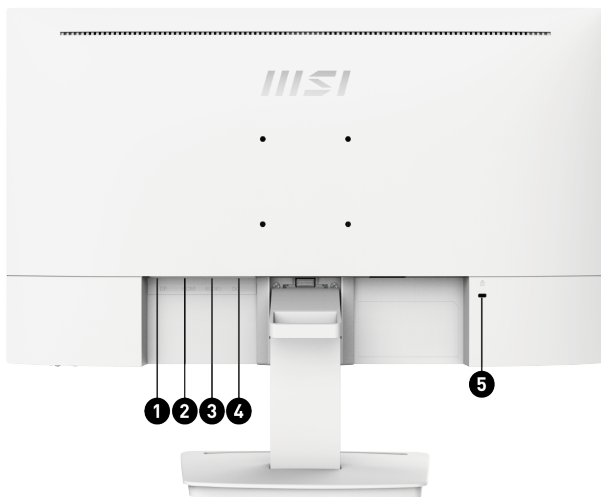

PATH TO THE FUTURE

The Most Efficient & Professional Monitor The MSI PRO MP243 Series Full HD LED monitor, with HDMI & VGA interfaces, is optimized for the finest image and color quality with a IPS grade panel. It is designed for your programming, coding & website design workspace. It not only makes every line & detail clear for your projects but also let you enjoy the smoothest streaming & on-line video experience.

Picture and logos

SELLING POINTS

- Perfect 23.8" screen size for the programming, coding & website design workspace
- Enjoy the smoothest streaming & online video to experience a breathtaking screen clarity that comes with IPS grade panel
- TÜV certified display protects your eyesight and keeps your eyes healthy
- Less blue light PRO filter out the harmful blue light while retaining the original color of the screen
- Work in the best position with adjustable stand
- Ergonomic software, Display Kit, provides the most convenient tool, the proper color & display mode to you while working with it everyday
- 75 Hz refresh rate provides a better viewing experience
- Keep the flexibility for your different devices with multiple input sources: DisplayPort & HDMI™ ports
- Standard VESA mountable design
- Always allow you to join an online conference call with built-in speakers