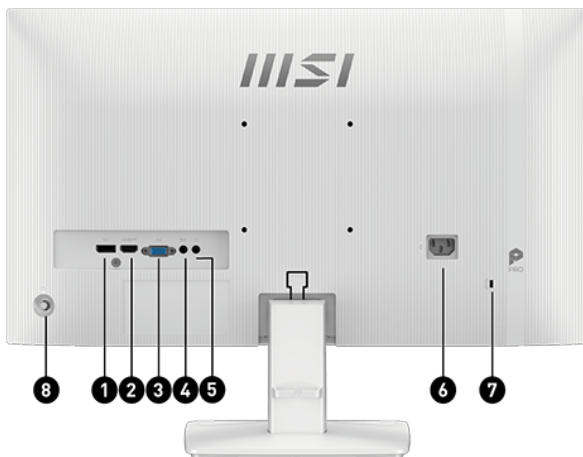

Slim, Sleek, Smooth

Picture and logos

SELLING POINTS

- PerfectEdge - the 4-side slim bezel design allows users to fully immerse themselves in a multi-display setup
- Enjoy the high-quality entertainment with a smoother 120Hz high refresh rate.
- 24.5-inch Broadened Display - Enjoy the upgraded canvas in the limited space.
- The best screen size for the office and work desk aligns with the visual's comfort zone.
- TÜV certified display ensures the protection and health of eyesight.
- MSI EyesErgo technology with Anti-Flicker technology helps prevent eye strain and fatigue.
- MSI Eye-Q Check helps have self-check eyes & reminds to take a rest while using the monitor for a long time.
- Maintain versatility across various devices by utilizing multiple input sources, such as HDMI™, DisplayPort and D-Sub (VGA) ports.
- Enjoy the cleanest environment with a convenient and removable cable management design.
- Standard VESA mountable & Accessory Slot design.
- Two built-in speakers.