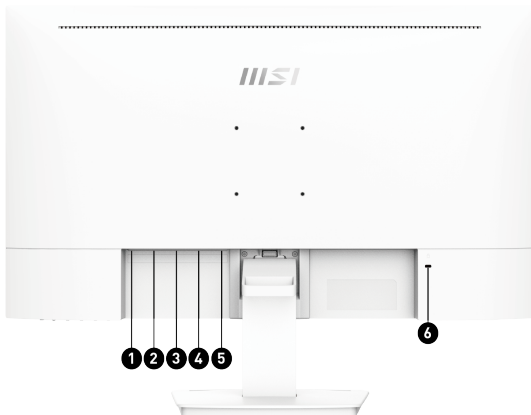

## SELLING POINTS

- Perfect 27" screen size for the programming, coding & website design workspace
- TÜV certified display protects your eyesight and keeps your eyes healthy
- Anti-Flicker technology prevents your eyes from strain & fatigue
- Less Blue Light PRO technology simultaneously protects your eyes and keeps vivid color & detail.
- Ergonomic software, Display Kit, provides the most convenient tool, the proper color & display mode to you while working with it every day
- IPS grade panel brings a breathtaking screen clarity
- 100Hz refresh rate provides a better viewing experience
- Keep the flexibility for your different devices with multiple input sources: DisplayPort, HDMI™, and D-Sub (VGA)
- Standard VESA mountable design
- Always allow you to join an online conference call with built-in speakers