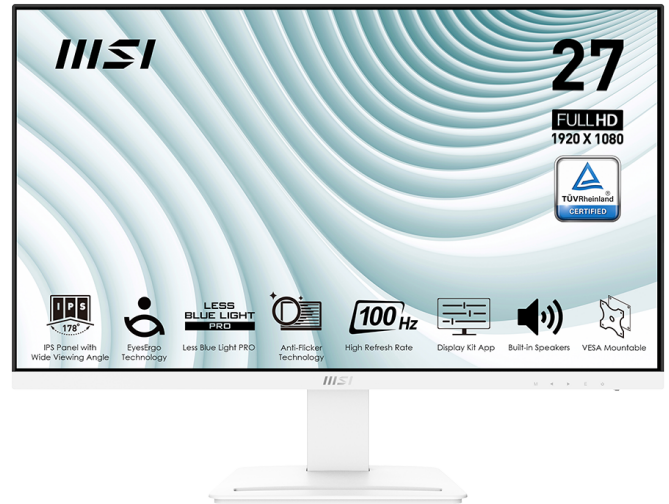

PATH TO THE FUTURE

Picture and logos

SELLING POINTS

- Perfect 27" screen size for the programming, coding & website design workspace
- TÜV certified display protects your eyesight and keeps your eyes healthy
- Anti-Flicker technology prevents your eyes from strain & fatigue
- Less Blue Light PRO technology simultaneously protects your eyes and keeps vivid color & detail.
- Ergonomic software, Display Kit, provides the most convenient tool, the proper color & display mode to you while working with it every day
- IPS grade panel brings a breathtaking screen clarity
- 100Hz refresh rate provides a better viewing experience
- Keep the flexibility for your different devices with multiple input sources: DisplayPort, HDMI™, and D-Sub (VGA)
- Standard VESA mountable design
- Always allow you to join an online conference call with built-in speakers