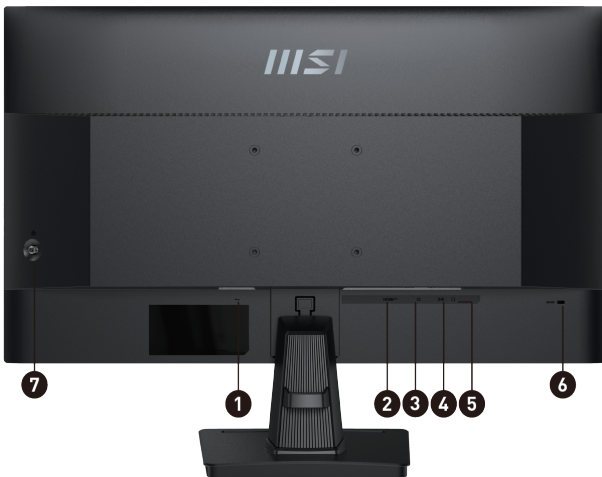

1. 1x DC-in
2. 1x HDMI (1.4b)
3. 1x D-Sub (VGA)
4. 1x Line-in
5. 1x Headphone-out
6. 1x Kensington Lock
7. 1x 5-way navigator

SPECIFICATION

I/O Ports (Rear)	Card Reader	N/A
Power	Power Type	Power Cable
Design	Adjustment (Tilt)	-5° ~ 20°
	VESA Mounting	100x100mm
	Frameless Design	Yes
Dimension & Weight	Inside Carton Dimension (WxDxH) (inch)	27.09 x 5.04 x 17.64
	Weight (Net kg)	3.84
	Weight (Gross kg)	5.17
Product Dimension with Stand (WxDxH)	Product Dimension with Stand (WxDxH) (mm)	612.1 x 207.2 x 456.8
	Product Dimension with Stand (WxDxH) (inch)	24.1 x 8.16 x 17.98
Weight	Weight Without Stand (kg)	3.41
Outer Carton Dimension (WxDxH)	Outer Carton Dimension (WxDxH) (inch)	27.87 x 5.75 x 18.9
Warranty	Warranty	24M
In The Box	3.5mm Mic Cable	0
	Switch Case	0
	Portable Screen Protection Case	0
	Monitor Hood	0
	Speaker (Accessories)	0
	DisplayPort Cable	0
	HDMI Cable	1
	DVI Cable	0
	USB Type A to Type B Cable	0
	USB Type C to Type A Cable	0
	USB Type C to Type C Cable	0
	Thunderbolt Cable	0
	VGA Cable	0
	3.5mm audio Cable	0
	3.5mm combo audio Cable	0
	Mouse Bungee Unit	0
	VESA Screw	0
	Power Cord	1
	AC Adaptor	0
	Warranty Card	0
Quick Guide	1	
Barcode Info	EAN	4711377189491
Display	Screen Size	27" (69 cm)
	Active Display Area (mm)	598(H) x 336(V)
	Curvature	Flat
	Panel Type	IPS
	Resolution	1920x1080 (FHD)
	Pixel pitch (mm)	0.311(H)x0.311(V)
	HDR (High dynamic range)	N/A
	Refresh Rate	100HZ
	Response Time (MPRT)	1ms(MPRT)
	Response Time (GTG)	4ms
	View Angles	178°(H)/178°(V)
	sRGB (CIE1976 area percentage/overlap)	93%/88%
	sRGB (CIE1931 area percentage/overlap)	99%/92%
	Adobe RGB (CIE1976 area percentage/overlap)	79%/77%
	Adobe RGB (CIE1931 area percentage/overlap)	74%/71%
	DCI-P3 (CIE1976 area percentage/overlap)	74%/73%
	DCI-P3 (CIE1931 area percentage/overlap)	74%/74%
	Rec.709 (CIE1976 area percentage/overlap)	93%/88%
	Rec.709 (CIE1931 area percentage/overlap)	99%/92%
	Rec.2020 (CIE1976 area percentage/overlap)	53%/53%
Rec.2020 (CIE1931 area percentage/overlap)	52%/52%	
Display Colors	16.7M	
Color bit	8 bits (6 bits + FRC)	
Dimension & Weight (box)	Inside Carton Dimension (WxDxH) (cm)	68.8 x 12.8 x 44.8
	Outer Carton Dimension (WxDxH) (cm)	70.8 x 14.6 x 48