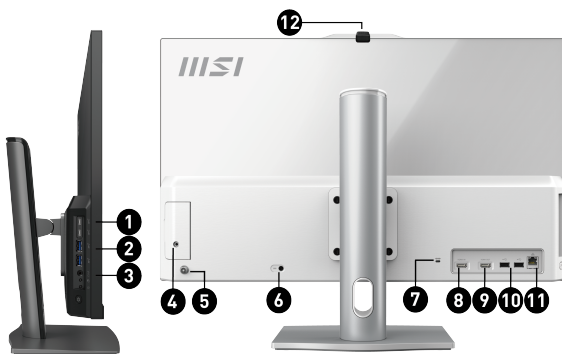

1. 2x USB3.2 Gen 2 Typ C
2. 2x USB3.2 Gen 2 Typ A
3. 1x Mikrofon/Kopfhörer Kombo
4. 1x 2.5" Schacht
5. 5-Wege Navigation
6. 1x Stromanschluss
7. 1x Kensington Lock
8. 1x HDMI™ in
9. 1x HDMI™ out (unterstützt 4K @60Hz nach HDMI™ 2.1)
10. 2x USB 2.0 Typ A
11. 1x RJ45 LAN
12. 1x Abnehmbare Webcam-Abdeckung

Schnittstellen (Seite)	Type-C in	N/A
	Mic-in/Headphone-out combo	1
	Thunderbolt	N/A
	USB 3.2 Gen 2 (10G) Type C	2
	USB 3.2 Gen 2 (10G) Type A	2
Schnittstellen (Rückseite)	USB 2.0 Type A (R)	2
	RJ45	1
	HDMI out	1x (v2.1)
	HDMI in	1
	Lock type	Kensington
	USB 2.0 Type B Upstream (R)	N/A
	Garantie	Warranty
Abmessungen & Gewicht	Product Dimension with Holder (WxDxH) (mm)	N/A
	Product Dimension with Holder (WxDxH) (inch)	N/A
	Product Dimension with Stand (WxDxH) (mm)	611.75 x 194.68 x 561.48
	Product Dimension with Stand (WxDxH) (inch)	24.08 x 7.66 x 22.11
	Weight (Net kg)	7.5
	Weight (Net lbs)	16.53
	Weight (Gross kg)	9.85
	Weight (Gross lbs)	21.72
	Inside Carton Dimension with Holder (WxDxH) (mm)	N/A
	Inside Carton Dimension with Holder (WxDxH) (inch)	N/A
	Inside Carton Dimension with Stand (WxDxH) (mm)	712 x 200 x 482
	Inside Carton Dimension with Stand (WxDxH) (inch)	28.03 x 7.87 x 18.98
STAND	Adjustment (Tilt)	-4°~20°
	Adjustment (Height)	0~130mm
Power	AC Adapter Output	120W
VESA	VESA size	75 x 75 mm
Lagerung & Zertifikationen	Regulatory Compliance	BSMI, CB/CE, FCC(Class B), RCM(C-Tick), UL(CUL), VCCI
Zubehör	AC Adaptor	1
	Power Cord	1
	Warranty Card	N/A
	Quick Guide	4
	User Manual	N/A
	VESA Mount kit	N/A
	Keyboard	SG761412DA
	Keyboard Interface	USB
Mouse	SM9023M	
Mouse Interface	USB	
Barcode Info	EAN	4711377424806
Security	TPM module	dTPM
	Chassis Lock	Kensington Lock