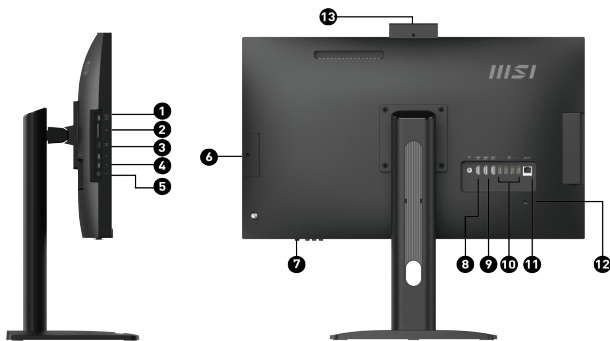

1. 1x Type C-in (Support DP Alternate input only)
2. 1x Card Reader
3. 1x USB 5Gbps Type A
4. 2x Thunderbolt™ 4
5. 1x Mic-in /Headphone-out combo
6. 1x 2.5" HDD/SSD Tray
7. 1x Power
8. 1x HDMI™-in
9. 2x HDMI™-out (supports 4K @60Hz as specified in HDMI™ 2.1)
10. 4x USB 5Gbps Type A
11. 1x RJ45 (2.5G)
12. 1x Kensington Lock
13. 1x Retractable FHD Webcam

Schnittstellen (Seite)	Type-C in	1x (DP Alt mode)
	Mic-in/Headphone-out combo	1
	Card Reader	1
	Thunderbolt	2
	USB 3.2 Gen 1 (5G) Type A	1
Schnittstellen (Rückseite)	RJ45	1
	HDMI out	2x (v2.0)
	HDMI in	1
	Lock type	Kensington
	USB 3.2 Gen 1 (5G) Type A (R)	4
	USB 2.0 Type B Upstream (R)	N/A
Garantie	Warranty	24months
Abmessungen & Gewicht	Product Dimension with Holder (WxDxH) (mm)	N/A
	Product Dimension with Holder (WxDxH) (inch)	N/A
	Product Dimension with Stand (WxDxH) (mm)	613.49 x 235 x 543.37
	Product Dimension with Stand (WxDxH) (inch)	24.15 x 9.25 x 21.39
	Weight (Net kg)	8.05
	Weight (Net lbs)	17.75
	Weight (Gross kg)	12.05
	Weight (Gross lbs)	26.57
	Inside Carton Dimension with Holder (WxDxH) (mm)	N/A
	Inside Carton Dimension with Holder (WxDxH) (inch)	N/A
	Inside Carton Dimension with Stand (WxDxH) (mm)	700 x 217 x 473
	Inside Carton Dimension with Stand (WxDxH) (inch)	27.56 x 8.54 x 18.62
STAND	Adjustment (Tilt)	-5°~20° ±2°
	Adjustment (Swivel)	-30° ~ 30°
	Adjustment (Height)	0 ~ 100mm
Power	AC Adapter Output	150W
VESA	VESA size	100 x 100 mm
Lagerung & Zertifikationen	Regulatory Compliance	CB/CE
Zubehör	AC Adaptor	1
	Power Cord	1
	Warranty Card	N/A
	Quick Guide	3
	User Manual	N/A
	VESA Mount kit	N/A
	Keyboard	SG761412DA
	Keyboard Interface	USB
	Mouse	SM9023M
	Mouse Interface	USB
Barcode Info	EAN	4711377424820
Security	TPM module	N/A
	Chassis Lock	N/A