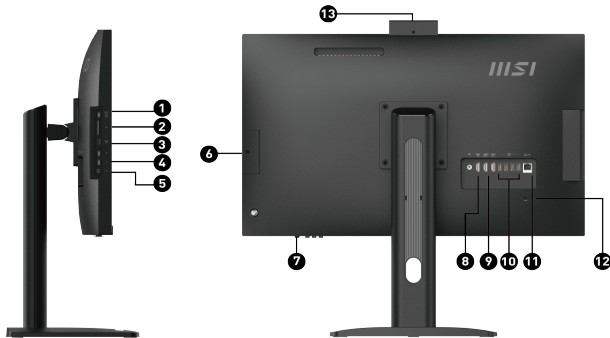

1. 1x Type C-in (Support DP Alternate input only)
2. 1x Card Reader
3. 1x USB 5Gbps Type A
4. 2x Thunderbolt™ 4
5. 1x Mic-in /Headphone-out combo
6. 1x 2.5" HDD/SSD Tray
7. 1x Power
8. 1x HDMI™-in
9. 2x HDMI™-out (supports 4K @60Hz as specified in HDMI™ 2.1)
10. 4x USB 5Gbps Type A
11. 1x RJ45 (2.5G)
12. 1x Kensington Lock
13. 1x Retractable FHD Webcam

Schnittstellen (Seite)	Type-C in	1x (DP Alt mode)
	Mic-in/Headphone-out combo	1
	Card Reader	1
	Thunderbolt	2
	USB 3.2 Gen 1 (5G) Type A	1
Schnittstellen (Rückseite)	RJ45	1
	HDMI out	2x (v2.0)
	HDMI in	1
	Lock type	Kensington
	USB 3.2 Gen 1 (5G) Type A (R)	4
	USB 2.0 Type B Upstream (R)	N/A
Garantie	Warranty	36months
Abmessungen & Gewicht	Product Dimension with Holder (WxDxH) (mm)	N/A
	Product Dimension with Holder (WxDxH) (inch)	N/A
	Product Dimension with Stand (WxDxH) (mm)	613.49 x 235 x 543.37
	Product Dimension with Stand (WxDxH) (inch)	24.15 x 9.25 x 21.39
	Weight (Net kg)	8.05
	Weight (Net lbs)	17.75
	Weight (Gross kg)	12.05
	Weight (Gross lbs)	26.57
	Inside Carton Dimension with Holder (WxDxH) (mm)	N/A
	Inside Carton Dimension with Holder (WxDxH) (inch)	N/A
	Inside Carton Dimension with Stand (WxDxH) (mm)	700 x 217 x 473
	Inside Carton Dimension with Stand (WxDxH) (inch)	27.56 x 8.54 x 18.62
STAND	Adjustment (Tilt)	-5°~20° ±2°
	Adjustment (Swivel)	-30° ~ 30°
	Adjustment (Height)	0 ~ 100mm
Power	AC Adapter Output	150W
VESA	VESA size	100 x 100 mm
Lagerung & Zertifikationen	Regulatory Compliance	CB/CE
Zubehör	AC Adaptor	1
	Power Cord	1
	Warranty Card	N/A
	Quick Guide	3
	User Manual	N/A
	VESA Mount kit	N/A
	Keyboard	SG761412DA
	Keyboard Interface	USB
	Mouse	SM9023M
	Mouse Interface	USB
Barcode Info	EAN	4711377424837
Security	TPM module	N/A
	Chassis Lock	N/A