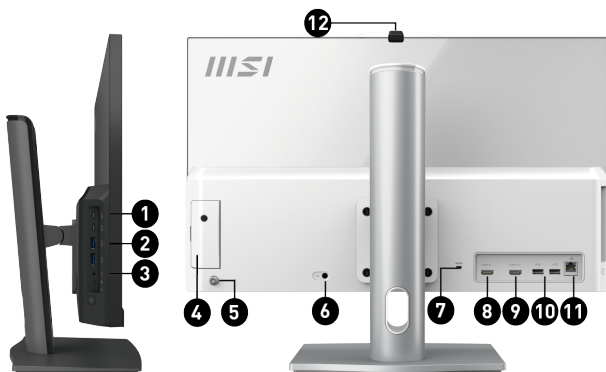

1. 2x USB3.2 Gen 2 Type C
2. 2x USB3.2 Gen 2 Type A
3. 1x Mic-in/Headphone-out combo
4. 1x Switchable 2.5" Storage
5. 5-Way Navigator
6. 1x DC-in
7. 1x Kensington Lock
8. 1x HDMI™ in
9. 1x HDMI™ out (supports 4K @60Hz as specified in HDMI™ 2.1)
10. 2x USB 2.0 Type A
11. 1x RJ45 LAN
12. 1x Removable Webcam Cover

Puertos de E/S (laterales)	Mic-in/Headphone-out combo	1
	USB 3.2 Gen 2 (10G) Type C	2
	USB 3.2 Gen 2 (10G) Type A	2
Puertos de E/S (Traseros)	USB 2.0 Type A (R)	2
	RJ45	1
	HDMI out	1x (v2.1)
	HDMI in	1
	Lock type	Kensington
	USB 2.0 Type B Upstream (R)	N/A
Garantía	Warranty	36months
Dimensiones y peso	Product Dimension with Holder (WxDxH) (mm)	N/A
	Product Dimension with Holder (WxDxH) (inch)	N/A
	Product Dimension with Stand (WxDxH) (mm)	N/A
	Product Dimension with Stand (WxDxH) (inch)	N/A
	Weight (Net kg)	6.16
	Weight (Net lbs)	13.58
	Weight (Gross kg)	8.45
	Weight (Gross lbs)	18.63
	Inside Carton Dimension with Holder (WxDxH) (mm)	N/A
	Inside Carton Dimension with Holder (WxDxH) (inch)	N/A
	Inside Carton Dimension with Stand (WxDxH) (mm)	N/A
	Inside Carton Dimension with Stand (WxDxH) (inch)	N/A
STAND	Adjustment (Tilt)	-5°~20° ±2°
	Adjustment (Swivel)	N/A
	Adjustment (Height)	0~130mm
	Adjustment (Pivot)	N/A
Alimentación	AC Adapter Output	120W
VESA	VESA size	75 x 75 mm
Mecánica y medio ambiente	Regulatory Compliance	BSMI CB/CE Epeat Silver FCC(Class B) RCM(C-Tick) UL(CUL) VCCI
Acesorios	AC Adaptor	1
	Power Cord	1
	Warranty Card	N/A
	Quick Guide	3
	User Manual	N/A
	VESA Mount kit	N/A
	Keyboard	N/A
	Keyboard Interface	N/A
	Mouse	N/A
Mouse Interface	N/A	
Información sobre el código de barras	EAN	4711377274296
Security	TPM module	dTPM
	Chassis Lock	Kensington Lock