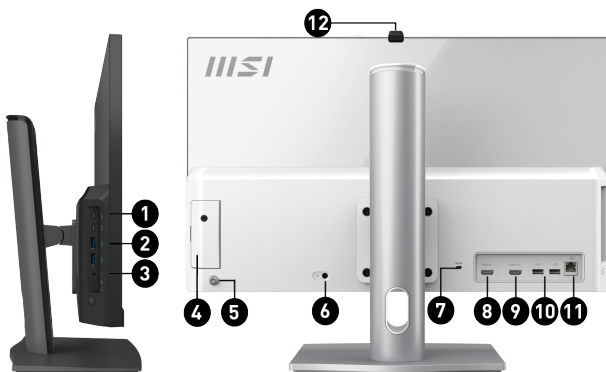

1. 2x USB3.2 Gen 2 Type C
2. 2x USB3.2 Gen 2 Type A
3. 1x Mic-in/Headphone-out combo
4. 1x Switchable 2.5" Storage
5. 5-Way Navigator
6. 1x DC-in
7. 1x Kensington Lock
8. 1x HDMI™ in
9. 1x HDMI™ out (supports 4K @60Hz as specified in HDMI™ 2.1)
10. 2x USB 2.0 Type A
11. 1x RJ45 LAN
12. 1x Removable Webcam Cover

**SPECIFICATION**

Sistema operativo	Operating Systems	N/A
Modelo	Part No	9S6-AE0722-2233
	MKT Name	Modern AM242TP 1M
	MKT Spec	Modern AM242TP 1M-2022XEU
	Color	ID1/White-White-White
	SKU Number	00-AE0722-2233
Chipset	Chipsets	SoC
Memoria	Memory Size	16GB(8GB*2)
	Memory Type	DDR5 SDRAM
	Memory Speed	2800(5600)MHz
	Module Type	SO-DIMM
	Memory Slot(Total)	2
	Memory Slot(Free)	0
	Max Capacity	Max 64GB
Procesador	CPU Number	Intel Core 5 Processor 120U
	CPU Clock	1.4GHz
	CPU Cores	10
	TDP	15W
	Max Turbo Frequency	up to 5.00 GHz
	Cache	12 MB Intel® Smart Cache
	Threads	12
Pantalla	View Angles	178°(H)/178°(V)
	Touch Screen	10 Points Projected Capacitive Touch Screen
	Screen Size	23.8" (60cm)
	Panel Type	IPS
	Resolution	1920x1080 (FHD)
	Brightness (nits)	250
	Contrast Ratio	1000:1
	Refresh Rate	N/A
	Response Time (GTG)	14ms
Gráficos	GPU1 Vendor	N/A
	GPU1 MKT Name	N/A
	GPU1 Number	UMA
	GPU1 VRAM Size	N/A
	GPU1 VRAM Type	N/A
Audio	Audio Chipset	Realtek ALC256
	Audio Type	2.1 Channel HD Audio
Almacenamiento	SSD Interface	PCIe GEN4x4
	SSD Form Factor	M.2-2280 M-KEY
	SSD Config	512GB*1
	SSD Size	512GB
	HDD1 Interface	N/A
	HDD1 Form Factor	N/A
	HDD1 Size	N/A
	HDD1 RPM	N/A
	ODD(Type)	N/A
	ODD Height	N/A
	ODD Type	N/A
	M.2 slots(Total)	1
	M.2 slots(Free)	0
	2.5" Drive Bays(Total)	1
	2.5" Drive Bays (Free)	1
3.5" Drive Bays(Free)	0	
Comunicaciones	LAN	Realtek RTL8111H
	WLAN Version	Wi-Fi 6E+BT
	BT Version	5.3
Dispositivo de entrada	Webcam	internal webcam
	Webcam Resolution	N/A