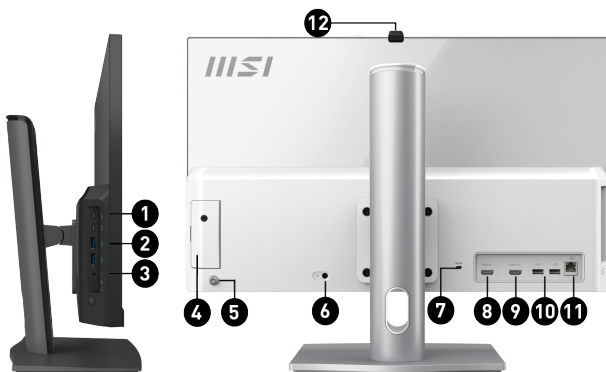

1. 2x USB3.2 Gen 2 Type C
2. 2x USB3.2 Gen 2 Type A
3. 1x Mic-in/Headphone-out combo
4. 1x Switchable 2.5" Storage
5. 5-Way Navigator
6. 1x DC-in
7. 1x Kensington Lock
8. 1x HDMI™ in
9. 1x HDMI™ out (supports 4K @60Hz as specified in HDMI™ 2.1)
10. 2x USB 2.0 Type A
11. 1x RJ45 LAN
12. 1x Removable Webcam Cover

SPECIFICATION

Sistema operativo	Operating Systems	Windows 11 Pro
Modelo	Part No	9S6-AE0721-2232
	MKT Name	Modern AM242TP 1M
	MKT Spec	Modern AM242TP 1M-2232EU
	Color	ID1/Black-Black-Black
	SKU Number	00-AE0721-2232
Chipset	Chipsets	SoC
Memoria	Memory Size	16GB(8GB*2)
	Memory Type	DDR5 SDRAM
	Memory Speed	2800(5600)MHz
	Module Type	SO-DIMM
	Memory Slot(Total)	2
	Memory Slot(Free)	0
	Max Capacity	Max 64GB
Procesador	CPU Number	Intel Core 5 Processor 120U
	CPU Clock	1.4GHz
	CPU Cores	10
	TDP	15W
	Max Turbo Frequency	up to 5.00 GHz
	Cache	12 MB Intel® Smart Cache
	Threads	12
Pantalla	View Angles	178°(H)/178°(V)
	Touch Screen	10 Points Projected Capacitive Touch Screen
	Screen Size	23.8" (60cm)
	Panel Type	IPS
	Resolution	1920x1080 (FHD)
	Brightness (nits)	250
	Contrast Ratio	1000:1
	Refresh Rate	N/A
	Response Time (GTG)	14ms
Gráficos	GPU1 Vendor	N/A
	GPU1 MKT Name	N/A
	GPU1 Number	UMA
	GPU1 VRAM Size	N/A
	GPU1 VRAM Type	N/A
Audio	Audio Chipset	Realtek ALC256
	Audio Type	2.1 Channel HD Audio
Almacenamiento	SSD Interface	PCIe GEN4x4
	SSD Form Factor	M.2-2280 M-KEY
	SSD Config	512GB*1
	SSD Size	512GB
	HDD1 Interface	N/A
	HDD1 Form Factor	N/A
	HDD1 Size	N/A
	HDD1 RPM	N/A
	ODD(Type)	N/A
	ODD Height	N/A
	ODD Type	N/A
	M.2 slots(Total)	1
	M.2 slots(Free)	0
	2.5" Drive Bays(Total)	1
	2.5" Drive Bays (Free)	1
3.5" Drive Bays(Free)	0	
Comunicaciones	LAN	Realtek RTL8111H
	WLAN Version	Wi-Fi 6E+BT
	BT Version	5.3
Dispositivo de entrada	Webcam	internal webcam
	Webcam Resolution	N/A