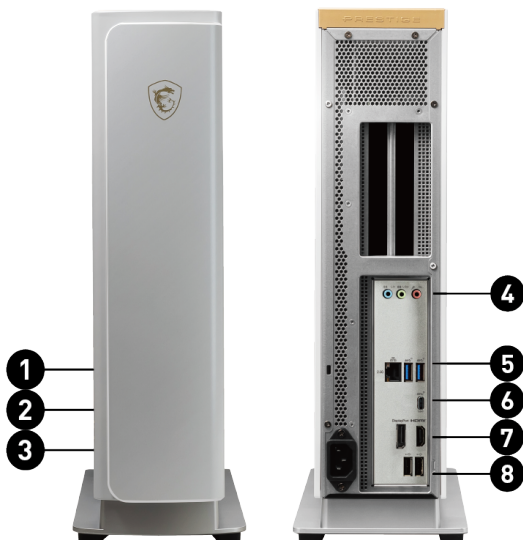

Tech meets Aesthetic

Picture and logos

SELLING POINTS

- Windows 11 Home - MSI recommends Windows 11 Pro for business
- Up to the 13th generation Intel® Core™ i7 processors
- The latest MSI GeForce® RTX Graphics Card
- Energy efficiency by being ATX12VO
- Dual Channel Memory with DDR4 provides the most smooth & fastest real-time previews
- Wi-Fi 6E (Optional) puts more emphasis on transmission security with speeds up to 2.4Gbps
- Silent PRO Cooling System embraces several separated chambers for a silent and powerful cooling system while rendering, editing and multitasking
- Support 2x M.2 PCI-e SSD with 2x 2.5" SATA Mass Storage
- Support 5K2K Creating Experience
- Professional Sound Quality Powered by Audio Boost
- Easy to Upgrade Design
- Exclusive Software, MSI Center, brings an awesome performance for creators' applications
- Support the exclusive software Productivity Intelligence and Creator OSD for the MSI-selected monitors
- 10.36 liters in size, the most compact desktop PC for creators

1. 1x USB 3.2 Gen 1 Type C
2. 1x USB 3.2 Gen 1 Type A / 1x USB 2.0 Type A
3. 1x Headphone-out / 1x Mic-in
4. 3x Audio Jacks
5. 2x USB 3.2 Gen 2 Type-A / 1x RJ45 (2.5G)
6. 1x USB 3.2 Gen 2x2 Type-C
7. 1x DisplayPort (1.4) / 1x HDMI™ (2.0)
8. 2x USB 2.0 Type-A