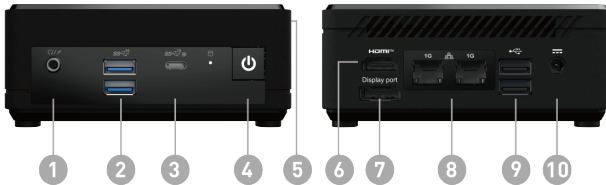

1. 1x Mic-in/ Headphone-out combo
2. 2x USB 3.2 Gen 2 Type A
3. 1x USB 3.2 Gen 2 Type C (DP Alternate)
4. 1x Power Botton
5. 1x Kensington Lock
6. 1x HDMI™ (2.1)
7. 1x DP-out (1.4)
8. 2x RJ45 (LAN)
9. 2x USB 2.0 Type A
10. DC Jack

**SPECIFICATION**

Sistema operativo	OS	N/A
	Operating Systems	N/A
Modelo	Part No	9S6-B0A911-230
	MKT Name	Cubi N ADL
	MKT Spec	Cubi N ADL-230XES
	Color	ID1/Black-Black-Black
	SKU Number	00-B0A911-230
Chipset	Chipsets	Soc
Memoria	Memory Size	8GB(8GB*1)
	Memory Type	DDR4 SDRAM
	Memory Speed	1600(3200)MHz
	Module Type	SO-DIMM
	Memory Slot(Total)	1
	Memory Slot(Free)	0
	Max Capacity	Max 16GB
Procesador	CPU Number	Intel Processor N200
	CPU Clock	1GHz
	CPU Cores	4
	TDP	6W
	Max Turbo Frequency	up to 3.70 GHz
	Cache	6 MB
	Threads	4
Gráficos	GPU1 Vendor	N/A
	GPU1 MKT Name	N/A
	GPU1 Number	N/A
	GPU1 VRAM Size	N/A
Audio	Audio Chipset	Realtek ALC256
	Audio Type	2.1 Channel HD Audio
Almacenamiento	SSD Interface	PCIe GEN3x4
	SSD Form Factor	M.2-2280 M-Key
	SSD Config	256GB*1
	SSD Size	256GB
	HDD1 Interface	N/A
	HDD1 Form Factor	N/A
	HDD1 Size	N/A
	HDD1 RPM	N/A
	ODD(Type)	N/A
	ODD Height	N/A
	ODD Type	N/A
	mSATA slots(Free)	0
	M.2 slots(Total)	1
	M.2 slots(Free)	0
	2.5" Drive Bays(Total)	1
2.5" Drive Bays (Free)	1	
3.5" Drive Bays(Free)	0	
Comunicaciones	LAN	2x Realtek RTL8111H
	WLAN Version	802.11ac 1x1+BT
	BT Version	5
Puertos de E/S (laterales)	USB 3.2 Gen 2 Type C	1x USB 3.2 Gen 2 Type C (DisplayPort Alternate)
	USB 3.2 Gen 2 Type A	2
Puertos de E/S (frontal)	Mic-in/Headphone-out combo	1
	USB 3.2 Gen 2 (10G) Type C	1x USB 3.2 Gen 2 Type C (DisplayPort Alternate)
	USB 3.2 Gen 2 (10G) Type A	2
Puertos de E/S (Traseros)	USB 2.0 Type A (R)	2
	RJ45	2
	HDMI out	1x (v2.1)
	DP out	1x (v1.4)
Garantía	Warranty	36months