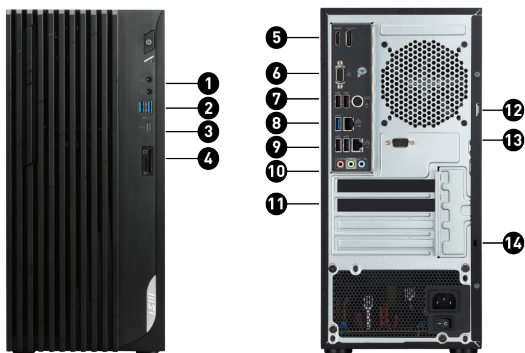

1. 1x Headphone-out / 1x Mic-in
2. 2x USB 3.2 Gen 1 Type A
3. 1x USB 3.2 Gen 2 Type C
4. 1x Card Reader (Support SD & Micro SD Card)
5. 1x HDMI™ out (2.1) / 1x DisplayPort (1.4)
6. 1x D-Sub (VGA)
7. 2x USB 2.0 Type A / 1x PS/2
8. 1x USB 3.2 Gen 1 Type A / 1x RJ45 LAN (2.5G LAN)
9. 2x USB 2.0 Type A / 1x RJ45 LAN (1G LAN)
10. 3x Audio Jack
11. 1x Graphics Card
12. 1x Padlock
13. 1x COM Port
14. 1x Kensington Lock