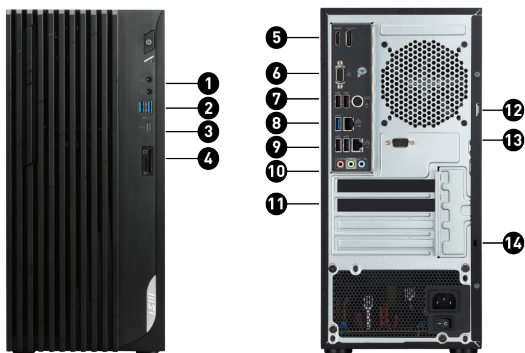

Be Your Window To The World

PRO DP180 series is designed for various scenarios including business, office, and learning. It features Intel Core i processor and memory up to dual channel 3200MHz 64GB and it supports 8K resolution to improve your productivity.

1. 1x Headphone-out / 1x Mic-in
2. 2x USB 3.2 Gen 1 Type A
3. 1x USB 3.2 Gen 2 Type C
4. 1x Card Reader (Support SD & Micro SD Card)
5. 1x HDMI™ out (2.1) / 1x DisplayPort (1.4)
6. 1x D-Sub (VGA)
7. 2x USB 2.0 Type A / 1x PS/2
8. 1x USB 3.2 Gen 1 Type A / 1x RJ45 LAN (2.5G LAN)
9. 2x USB 2.0 Type A / 1x RJ45 LAN (1G LAN)
10. 3x Audio Jack
11. 1x Graphics Card
12. 1x Padlock
13. 1x COM Port
14. 1x Kensington Lock