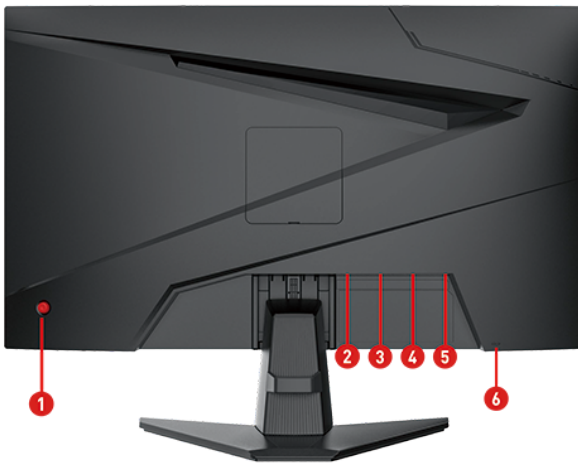

1. 5-Way Joystick Navigator
2. 2 x HDMI™ (2.0)
3. DisplayPort (1.2a)
4. Earphone out
5. DC-in
6. Kensington Lock