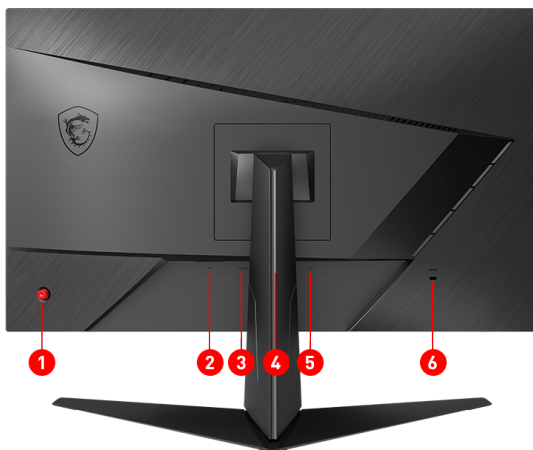

Picture and logos: Pictures Écrans Gaming

1. Bouton de navigation à 5 directions Entrée alimentation
2. 2 x HDMI (1.4)
3. 1 x DisplayPort (1.2a)
4. 1 x sortie audio
5. Encoche Kensington

Specification

SKU Number	0
Color	ID1/Black-Black
Screen Size	23.8" (60cm)
Active Display Area (mm)	527.04(H) x 296.46(V)
Curvature	Flat
Panel Type	IPS
Resolution	1920x1080 (FHD)
Pixel pitch	0.2745(H)X0.2745(V)
Aspect Ratio	16:9
Dynamic Refresh Rate technology	FreeSync Premium
Activated Range	48Hz-144Hz
HDR (High dynamic range)	NA
SDR Brightness (nits)	250
Contrast Ratio	1000:1
DCR (Dynamic Contrast Ratio)	10000000:1
Signal Frequency	54~162 KHz(H) / 48~144 Hz(V)
Refresh Rate	144HZ
Response Time (MPRT)	1ms(MPRT)
Response Time (GTG)	4ms
Response Time (Tr + Tf)	NA
View Angles	178°(H)/178°(V)
NTSC (CIE1976 area percentageoverlap)	111.3%/85.7%
NTSC (CIE1931 area percentageoverlap)	91.4%/81.5%
sRGB (CIE1976 area percentageoverlap)	127.7%/99.4%
sRGB (CIE1931 area percentageoverlap)	129%/99.9%
Adobe RGB (CIE1976 area percentageoverlap)	109.4%/90.3%
Adobe RGB (CIE1931 area percentageoverlap)	95.6%/84.8%
DCI-P3 (CIE1976 area percentageoverlap)	101.7%/94.6%
DCI-P3 (CIE1931 area percentageoverlap)	95.1%/92.7%
Rec.709 (CIE1976 area percentageoverlap)	127.7%/99.4%
Rec.709 (CIE1931 area percentageoverlap)	129%/99.9%
Surface Treatment	Anti-glare
Display Colors	16.7M
Color bit	8 bits
Note_DP	1920 x 1080 (up to 144Hz)
Note_HDMI	1920 x 1080 (up to 144Hz)
Note_DVI	N/A
HDMI	2
HDMI version	1.4
HDMI HDCP version	1.4
DisplayPort	1
DisplayPort version	1.2a
DisplayPort HDCP version	1.3
Thunderbolt version	NA
Thunderbolt HDCP version	NA
USB Type C (DisplayPort Alternate)	NA
DVI	NA
D-Sub	NA
Mic-in	NA
Headphone-out	1
Audio Combo	NA
USB 2.0 Type B	NA
USB 3.2 Gen 1 Type B	NA
Lock type	Kensington Lock
Power Type	External Adaptor 20V 2.25A
Power Input	100~240V, 50/60Hz
Adapter's KC safety Number	SU10469-15001
Power Cord Type	C5
QC Output	NA
QC Output Power	NA
PD Output	NA
PD Output Power	NA
Adjustment (Tilt)	-5° ~ 20°