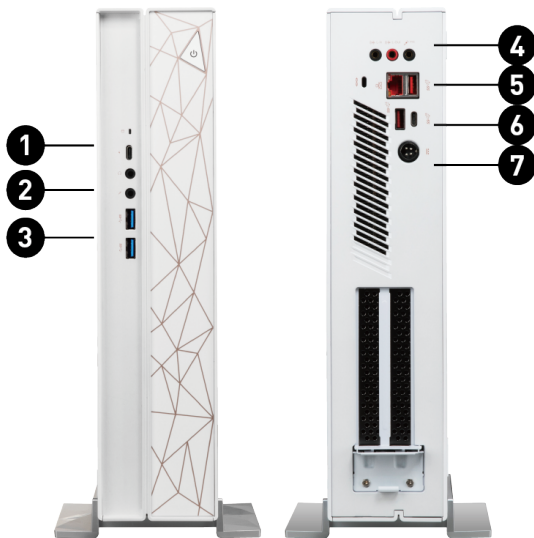

Create Splendid Moments

Creator P50 is the best designer's desktop PC. With a compact dimension, it fits all of your studios to make your great ideas come true; Creator P50 is designed for multi-tasking & pro-level creators to work with a workflow acceleration.

Picture and logos

SELLING POINTS

- Windows 11 Home - MSI recommends Windows 11 Pro for business 免費升級為 Windows 11*
 - 最高可升級至第12代Intel® Core™ i7處理器
 - 搭載最新MSI GeForce® RTX 顯示卡
 - 採用 DDR4 Boost 技術的雙通道內存提供最流暢、最快速的即時預覽
 - 機身前置 USB 3.2 Gen 2 Type-C 連接埠
 - 高頻寬和低延遲的 2.5G 乙太網路快速傳輸數據
 - Wi-Fi 6E速度高達2.4Gbps
 - 支援8K4K創作體驗
 - 獨家軟體 - MSI Center & Creator OSD
 - 4.72升尺寸，最輕巧的創作者主機
- *升級時機會依裝置而有所不同。功能和應用程式可用性會依地區而有所不同。某些功能需要特定硬體（請參閱 <https://www.microsoft.com/en-us/windows/windows-11-specifications>）。

1. 1x Thunderbolt 4 (Optional)
2. 1x Headphone-out / 1x Mic-in
3. 2x USB 3.2 Gen 1 Type A
4. 3x Audio Jacks
5. 1x USB 3.2 Gen 2 Type-A / 1x RJ45 (2.5G) / 1x Kensington Lock
6. 1x USB 3.2 Gen 2x2 Type-C / 1x USB 3.2 Gen 2 Type-A
7. 1x DC in

Dimension&Weight	Product Dimension (WxDxH) (mm)	353.73 x 97.56 x 251.35
	Product Dimension (WxDxH) (inch)	13.93 x 3.84 x 9.9
	Inside Carton Dimension (WxDxH) (mm)	N/A
	Inside Carton Dimension (WxDxH) (inch)	N/A
	Weight (Net kg)	3.5
	Net Weight (lbs)	7.72
	Weight (Gross kg)	5.7
	Gross Weight (lbs)	12.57
	Liter	4.72
	Pint	9.97
電源規格	Power	330W
	Power Certification	N/A
	Formfactor	N/A
	Type	ADAPTOR
Mechanical and Environmental	Operating, Storage Temperature	0° C ~ 35° C ; -20° C ~ 60° C
	Operating, Storage Humidity	0% ~ 85%;0% ~ 90%
	Regulatory Compliance	FCC(Class B), CB/CE, UL(CUL), BSMI, VCCI, RCM(C-Tick)
Accessories	Keyboard Interface	N/A
	Mouse Interface	N/A
	Power Cord	1
	AC Adaptor	1
	Warranty Card	N/A
	Quick Guide	1
	User Manual	N/A
	VESA Mount kit	N/A
	Keyboard	N/A
	Mouse	N/A
Barcode Info	EAN	4711377021715