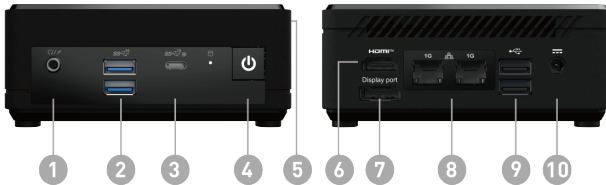

1. 1x Mic-in/ Headphone-out combo
2. 2x USB 3.2 Gen 2 Type A
3. 1x USB 3.2 Gen 2 Type C (DP Alternate)
4. 1x Power Button
5. 1x Kensington Lock
6. 1x HDMI™ (2.1)
7. 1x DP-out (1.4)
8. 2x RJ45 (LAN)
9. 2x USB 2.0 Type A
10. DC Jack

SPECIFICATION

作業系統	Operating Systems	N/A
Model	Part No	936-B0A911-086
	MKT Name	Cubi N ADL
	MKT Spec	Cubi N ADL-021BTW
	Color	ID1/Black-Black-Black
晶片組	Chipsets	Soc
記憶體	Memory Size	N/A
	Memory Type	N/A
	Memory Speed	N/A
	Module Type	SO-DIMM
	Memory Slot(Total)	1
	Memory Slot(Free)	1
	Max Capacity	Max 16GB
處理器	CPU Number	Intel Processor N100
	CPU Clock	0.8GHz
	CPU Cores	4
	TDP	6W
	Max Turbo Frequency	up to 3.40 GHz
	Cache	6 MB
	Threads	4
顯示卡	GPU1 Vendor	N/A
	GPU1 MKT Name	N/A
	GPU1 Number	N/A
	GPU1 VRAM Size	N/A
音效	Audio Chipset	Realtek ALC256
	Audio Type	2.1 Channel HD Audio
儲存裝置	SSD Interface	N/A
	SSD Form Factor	N/A
	SSD Config	N/A
	SSD Size	N/A
	HDD1 Interface	N/A
	HDD1 Form Factor	N/A
	HDD1 Size	N/A
	HDD1 RPM	N/A
	ODD(Type)	N/A
	ODD Height	N/A
	ODD Type	N/A
	mSATA slots(Free)	0
	M.2 slots(Total)	1
	M.2 slots(Free)	1
	2.5" Drive Bays(Total)	1
2.5" Drive Bays (Free)	1	
3.5" Drive Bays(Free)	0	
Communications	LAN	2x Realtek RTL8111H
	WLAN Version	802.11ac 1x1+BT
	BT Version	5
I/O Ports (Side)	USB 3.2 Gen 2 Type C	1x USB 3.2 Gen 2 Type C (DisplayPort Alternate)
	USB 3.2 Gen 2 Type A	2
	Mic-in/Headphone-out combo	1
	USB 3.2 Gen 2 (10G) Type C	1x USB 3.2 Gen 2 Type C (DisplayPort Alternate)
	USB 3.2 Gen 2 (10G) Type A	2
連接埠 (背面)	USB 2.0 Type A (R)	2
	RJ45	2
	HDMI out	1x (v2.1)
	DP out	1x (v1.4)
保固	Warranty	36months