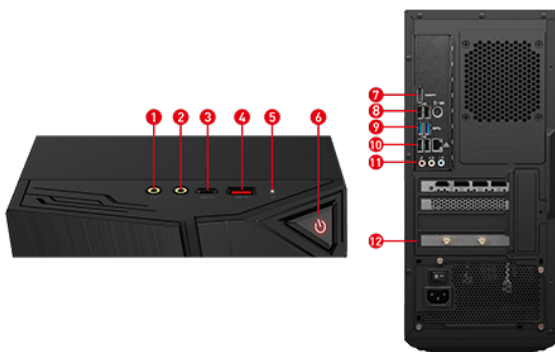

## PATH TO THE FUTURE

MAG Codex 6 series gaming desktop is designed for entry gamers, features Intel processor and the latest NVIDIA RTX series graphics card, providing the best gaming experience. Exclusive thermal solution with the best air cooling, promise the longer system.

1. 1x Headphone
2. 1x Microphone
3. 1x USB 3.2 Gen 1 Type C
4. 1x USB 3.2 Gen 1 Type A
5. HDD LED
6. Power button
7. 1x DisplayPort out
8. 1x PS/2 Combo port / 2x USB 2.0 Type A
9. 2x USB 3.2 Gen 1 Type A
10. 1x RJ45 (1G LAN) / 2x USB 2.0 Type A
11. 3x Audio jacks
12. 2x Wi Fi Antenna