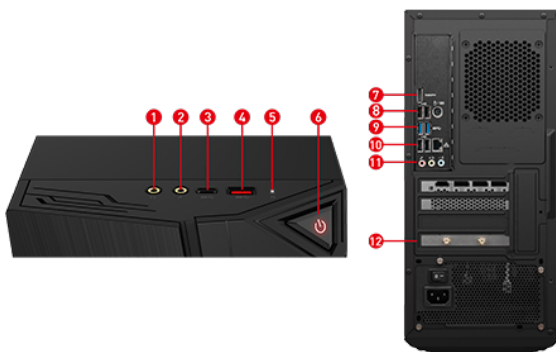

## PATH TO THE FUTURE

MAG Codex 6 series gaming desktop is designed for entry gamers, features Intel processor and the latest NVIDIA RTX series graphics card, providing the best gaming experience. Exclusive thermal solution with the best air cooling, promise the longer system.

1. 1x Headphone
2. 1x Microphone
3. 1x USB 3.2 Gen 1 Type C
4. 1x USB 3.2 Gen 1 Type A
5. HDD LED
6. Power button
7. 1x DisplayPort out
8. 1x PS/2 Combo port / 2x USB 2.0 Type A
9. 2x USB 3.2 Gen 1 Type A
10. 1x RJ45 (1G LAN) / 2x USB 2.0 Type A
11. 3x Audio jacks
12. 2x Wi Fi Antenna