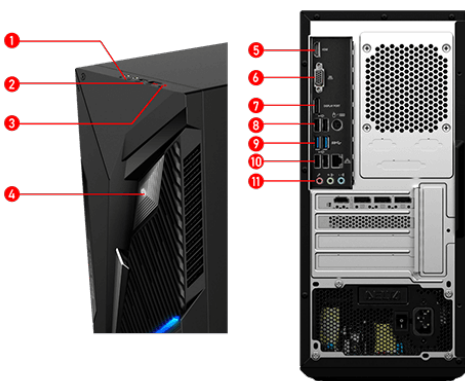

## PATH TO THE FUTURE

The MSI Infinite gaming PC is built for gamers with a never-ending desire to GAME. Housing world's best gaming hardware and featuring many tools to truly play the way you want, the Infinite PC is there to outlast you in countless hours of gaming. Challenge your own limits!

### Selling Points

- Windows 10 HOME ADVANCED FREE Upgrade to Windows 11\*
- Up to 11th Gen Intel® Core™ i7-11700 processor with DDR4 memory
- Up to MSI GeForce® RTX 3070 graphic cards
- M.2 SSD - Up to 3300MB/s transmission speed, load your games in seconds
- Easy to upgrade - designed to upgrade your components with an ease.
- Best air flow design to keep them at peak performance
- See-through side panel, choose your personal style
- Mystic Light RGB LED design to customize your Gaming PC
- USB Type C with reversible design

### System I/O-Ports

1. 1xHeadphones/1xMicrophone
2. 1xUSB 3.2 Gen 1 Type C/1xUSB 3.2 Gen 1 Type A
3. HDD LED
4. Power button
5. 1x HDMI out
6. 1x VGA (D-sub)
7. 1x Display Port out
8. 2 x USB 2.0 Type A/ 1x PS/2 Combo port
9. USB 3.2 Gen 1 Type A
10. 2x USB 2.0 Type A/1x RJ45 (1G LAN)
11. 3x Audio jacks