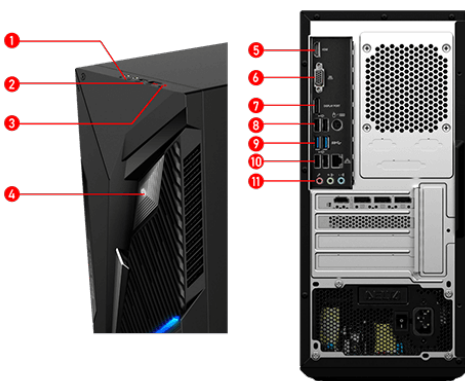

PATH TO THE FUTURE

The MSI Infinite gaming PC is built for gamers with a never-ending desire to GAME. Housing world's best gaming hardware and featuring many tools to truly play the way you want, the Infinite PC is there to outlast you in countless hours of gaming. Challenge your own limits!

Selling Points

- Windows 10 HOME ADVANCED FREE Upgrade to Windows 11*
- Up to 11th Gen Intel® Core™ i7-11700 processor with DDR4 memory
- Up to MSI GeForce® RTX 3070 graphic cards
- M.2 SSD - Up to 3300MB/s transmission speed, load your games in seconds
- Easy to upgrade - designed to upgrade your components with an ease.
- Best air flow design to keep them at peak performance
- See-through side panel, choose your personal style
- Mystic Light RGB LED design to customize your Gaming PC
- USB Type C with reversible design

Picture and logos

System I/O-Ports

1. 1xHeadphones/1xMicrophone
2. 1xUSB 3.2 Gen 1 Type C/1xUSB 3.2 Gen 1 Type A
3. HDD LED
4. Power button
5. 1x HDMI out
6. 1x VGA (D-sub)
7. 1x Display Port out
8. 2 x USB 2.0 Type A/ 1x PS/2 Combo port
9. USB 3.2 Gen 1 Type A
10. 2x USB 2.0 Type A/1x RJ45 (1G LAN)
11. 3x Audio jacks