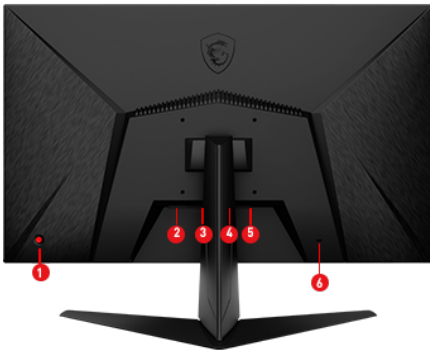

Picture and logos

SELLING POINTS

- IPS Panel - Optimize screen colors and brightness to enhance your viewing experience.
- 170Hz Refresh Rate - Respond faster with smoother frames.
- 1ms Response Time - Eliminate screen tearing and choppy frame rates.
- Wide Color Gamut - Game colors and details will look more realistic and refined.
- Night Vision - Smart black tuner to brighten your day by bringing out the fine details in dark areas.
- AMD FreeSync™ Technology - Prevent screen tearing or stuttering, producing ultra-smooth lag-free gameplay.
- Frameless design - Enjoy the ultimate gaming experience with super narrow bezels.
- Anti-Flicker and Less Blue Light - Game even longer and prevent eye strain and fatigue.
- 178° Wide Viewing Angle - Colors and details will stay sharp at more angles with a 178° wide viewing angle.