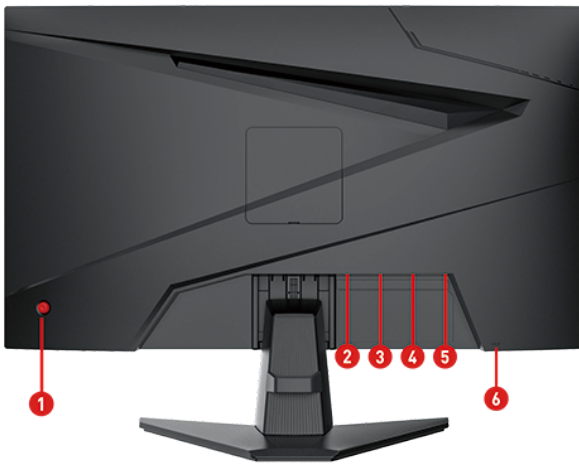

1. 5-Way Joystick Navigator
2. 2 x HDMI™ (2.0)
3. DisplayPort (1.2a)
4. Earphone out
5. DC-in
6. Kensington Lock