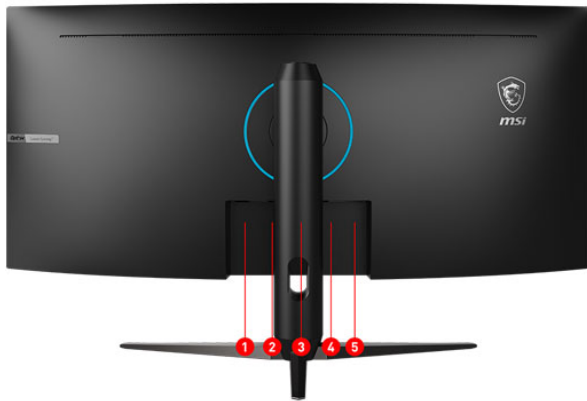

Picture and logos

SELLING POINTS

- Curved Gaming display (1500R) - The best gameplay immersion.
- UWQHD High Resolution - Game titles will even look better, displaying more details due to the UWQHD resolution.
- 100Hz Refresh Rate - Real smooth gaming.
- 1ms response time - eliminate screen tearing and choppy frame rates.
- Night Vision: See every detail clearly in the dark, helping you find and attack enemies before they notice.
- Adaptive-Sync Technology - Tear free, stutter free, fluid gaming.
- Anti-Flicker and Less Blue Light - game even longer and prevent eye strain and fatigue.
- Frameless design - Ultimate gameplay experience.
- 178° wide view angle.