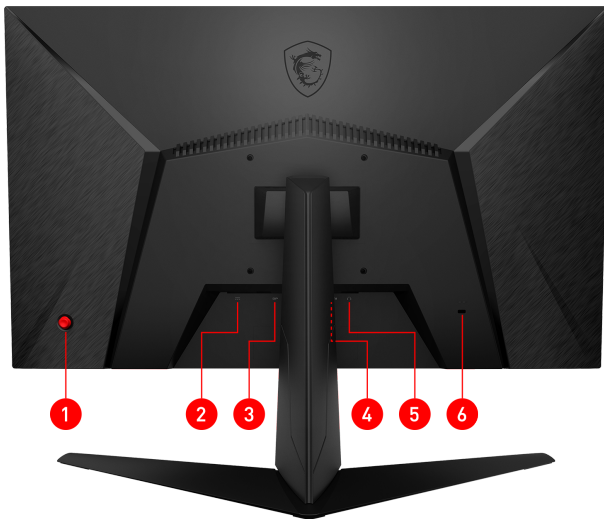

## SELLING POINTS

- IPS Panel - Optimize screen colors and brightness to enhance your viewing experience.
- 75Hz Refresh Rate - Respond faster with smoother frames.
- 1ms Response Time - Eliminate screen tearing and choppy frame rates.
- AMD FreeSync® Technology - Tear free.
- Night Vision - Smart black tuner to brighten your day by bringing out the fine details in dark areas.
- Wide Color Gamut - Game colors and details will look more realistic and refined.
- Game Mode - Choose your gaming style to experience the best visual effects.
- Frameless Design - Enjoy the ultimate gaming experience with super narrow bezels.
- Anti-Flicker and Less Blue Light - Game even longer and prevent eye strain and fatigue.
- 178° Wide Viewing Angle - Colors and details will stay sharp at more angles with a 178° wide viewing angle.