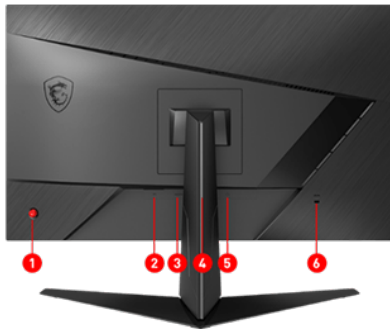

1. 5-way joystick navigator
2. DC Jack
3. 2x HDMI™ (1.4b)
4. 1x Display Port (1.2a)
5. Earphone out
6. Kensington lock

SPECIFICATION

Barcode Info	EAN	4719072780630
	UPC	824142235751
	UCC14	10824142235758
Model	Part No	9S6-3BA41T-044
	MKT Name	Optix G243
	MKT Spec	Optix G243
	SKU Number	0
	Entity MKT Name	Optix G243
	Color	ID1/Black-Black
Display	Screen Size	23.8" (60cm)
	Active Display Area (mm)	525.89 (H) x 295.81 (V)
	Curvature	Flat
	Panel Type	VA
	Resolution	1920x1080 (FHD)
	Aspect Ratio	16:9
	Dynamic Refresh Rate technology	FreeSync Premium
	SDR Brightness (nits)	350
	Contrast Ratio	3000:1
	DCR (Dynamic Contrast Ratio)	100000000:1
	Signal Frequency	96.4~186.7 KHz(H) / 48~165 Hz(V)
	Refresh Rate	165HZ
	Response Time (MPRT)	1ms(MPRT)
	Response Time (GTG)	4ms
	View Angles	178°(H)/178°(V)
	Surface Treatment	Anti-glare
	NTSC (CIE1976 area percentage/overlap)	100.4% / 85.4%
	NTSC (CIE1931 area percentage/overlap)	85.54% / 79.7%
	sRGB (CIE1976 area percentage/overlap)	115.2% / 98.4%
	sRGB (CIE1931 area percentage/overlap)	120.77% / 99.6%
	Adobe RGB (CIE1976 area percentage/overlap)	98.7% / 88.8%
	Adobe RGB (CIE1931 area percentage/overlap)	89.51% 82.7%
	DCI-P3 (CIE1976 area percentage/overlap)	91.7% / 91.1%
	DCI-P3 (CIE1931 area percentage/overlap)	89.03% / 88.6%
	Rec.709 (CIE1976 area percentage/overlap)	115.2% / 98.4%
	Rec.709 (CIE1931 area percentage/overlap)	120.77% / 99.6%
	Rec.2020 (CIE1976 area percentage/overlap)	N/A
	Rec.2020 (CIE1931 area percentage/overlap)	N/A
	Display Colors	16.7M
	Color bit	8 bits (6 bits + FRC)
Note_DP	1920 x 1080 (Up to 165Hz)	
Note_HDMI™	1920 x 1080 (up to 144Hz)	
Note_DVI	N/A	
I/O Ports	HDMI™	2
	HDMI™ version	1.4b
	HDMI™ HDCP version	1.4
	DisplayPort	1
	DisplayPort version	1.2a
	DisplayPort HDCP version	1.3
	Mic-in upstream	N/A
	Headphone-out	1
	Lock type	Kensington Lock
	Speaker	N/A
Power	Power Type	External Adaptor 20V 2.25A
	Power Input	100~240V, 50/60Hz
	Energy Efficiency Rating	F
	Adapter's KC safety Number	N/A
	Power Cord Type	C5