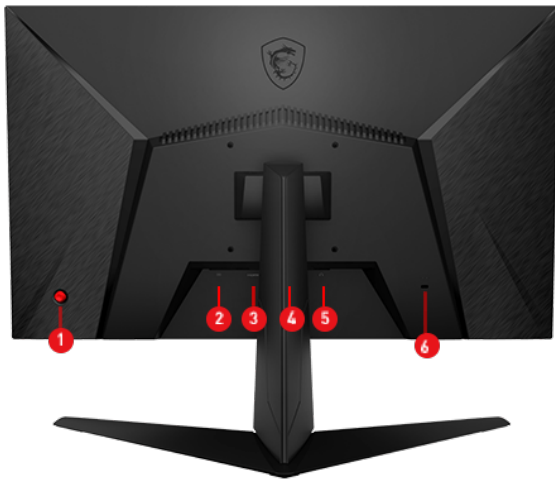

## SELLING POINTS

- IPS Panel - Optimize screen colors and brightness to enhance your viewing experience.
- 170Hz Refresh Rate - Respond faster with smoother frames.
- 1ms Response Time - Eliminate screen tearing and choppy frame rates.
- Wide Color Gamut- Game colors and details will look more realistic and refined.
- Night Vision - Smart black tuner to brighten your day by bringing out the fine details in dark areas.
- Frameless design - Enjoy the ultimate gaming experience with super narrow bezels.
- Anti-Flicker and Less Blue Light - Game even longer and prevent eye strain and fatigue.
- 178° Wide Viewing Angle - Colors and details will stay sharp at more angles with a 178° wide viewing angle.