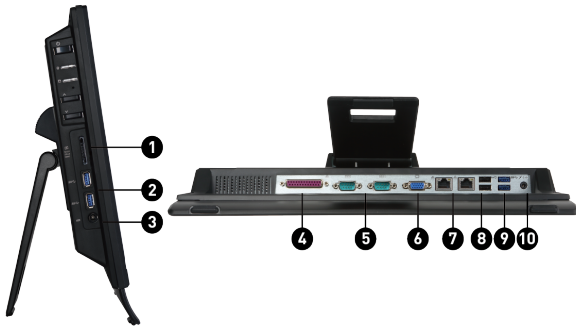

1. 1x Card Reader
2. 2x USB 3.2 Gen 1 Type A
3. 1x DC-in
4. 1x Parallel Port (Printer Port)
5. 2x COM port
6. 1x VGA-out
7. 2x RJ45
8. 2x USB 2.0 Type A
9. 2x USB 3.2 Gen 1 Type A
10. 1x Line-out/Microphone-in

**SPECIFICATION**

Model	MKT Name	PRO 16T 10M
	MKT Spec	PRO 16T 10M-054EU
	Color	ID1/Black-Black-Black
Barcode Info	EAN	4719072889975
Operating Systems	Operating Systems	Windows 11 Pro
Processor	CPU Number	Intel Celeron 5205U
	CPU Clock	1.9GHz
	CPU Cores	2
	TDP	N/A
	Cache	2MB
	Threads	2
Chipset	Chipsets	SoC
Memory	Memory Size	4GB(4GB*1)
	Memory Type	DDR4 SDRAM
	Memory Speed	1333(2666)MHz
	Module Type	SO-DIMM
	Memory Slot (Total/Free)	2/1
	Max Capacity	Max 32GB
Audio	Audio Chipset	Realtek ALC233
	Audio Type	7.1 Channel HD Audio
Communications	LAN	Realtek RTL8111H
	WLAN	INTEL/AX201.NG.WG.NVW
	WLAN Version	802.11ax 2x2+BT
	BT Version	5.2
Storage	SSD Size	128GB
	HDD1 Size	N/A
	SSD Config	128GB*1
	SSD Interface	SATA GEN3
	SSD Form Factor	M.2-2280 B+M KEY
	M.2 slots (Total/Free)	1/0
	HDD1 RPM	N/A
	HDD1 Form Factor	N/A
	HDD1 Interface	N/A
	3.5" Drive Bays (Total/Free)	0/
	2.5" Drive Bays (Total/Free)	1/1
	ODD(Type)	N/A
	ODD Height	N/A
ODD Type	N/A	
I/O Ports	Lock type	Kensington
Input Device	WebCam	internal webcam
I/O Ports (Front)	USB 3.2 Gen 1 Type A	2
In The Box	Keyboard Interface	USB
	Mouse Interface	USB
	Power Cord	1
	AC Adaptor	1
	Warranty Card	1
	Quick Guide	3
	User Manual	N/A
	VESA Mount kit	N/A
	Keyboard	SK9626M
	Mouse	SM9023M
I/O Ports (Rear)	USB 3.2 Gen 1 Type A (R)	2
	USB 2.0 Type A (R)	2
	RJ45	2
	Card Reader	1
	VGA out	1
	COM Port	2
	Mic-in/Headphone-out combo (R)	1
	Printer Port (Parallel)	1